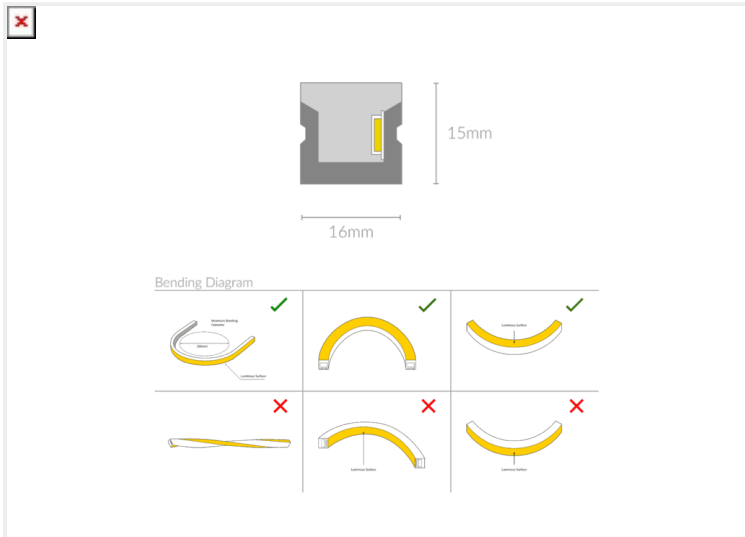

NEON PRO S1615

NEON.PS1615.15...35.160.

Linear Systems

Wattage	15W/m
Voltage	DC24V
Dimensions	(W) 16mm x (H) 15mm
Cut Length	50mm
CCT	3500K
Beam Angle	160°
IP Rating	IP67
CRI	>92+
Colour Deviation	<3 SDCM
Luminous Flux	960lm/m
Warranty	5 years
Luminaires Type	Linear Systems - Linear Light Source
Driver	Remote

Control Gear

Accessories

NEON.PS1615	15			35	160	
PRODUCT NAME	WATTAGE	FINISH	INNER TRIM FINISH	CCT	BEAM ANGLE	CONTROL GEAR