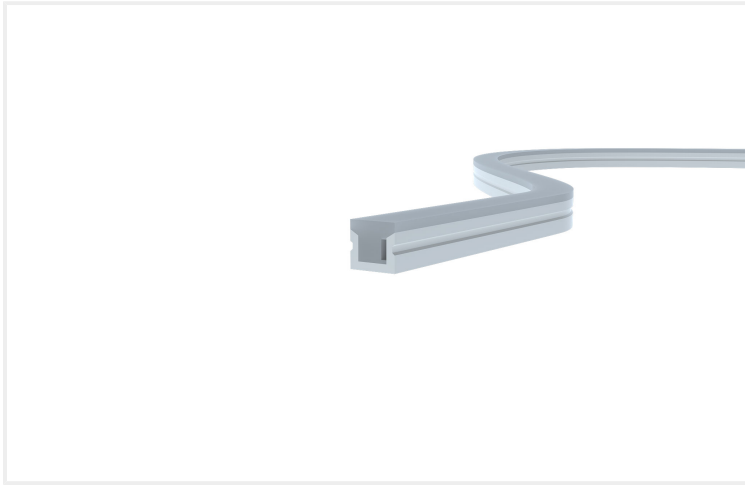

NEON PRO S1615

NEON.PS1615.15...35.160.

Linear Systems

Wattage	15W/m
Voltage	DC24V
Dimensions	(W) 16mm x (H) 15mm
Cut Length	50mm
CCT	3500K
Beam Angle	160°
IP Rating	IP67
CRI	>92+
Colour Deviation	<3 SDCM
Luminous Flux	960lm/m
Warranty	5 years
Luminaires Type	Linear Systems - Linear Light Source
Driver	Remote

Control Gear

Accessories

NEON.PS1615	15			35	160	
PRODUCT NAME	WATTAGE	FINISH	INNER TRIM FINISH	CCT	BEAM ANGLE	CONTROL GEAR