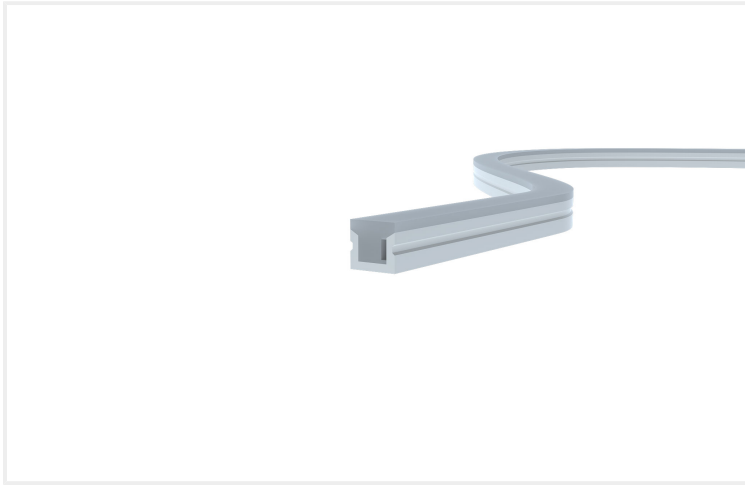

NEON PRO S1615

NEON.PS1615.15...35.160.

Linear Systems

Wattage	15W/m
Voltage	DC24V
Dimensions	(W) 16mm x (H) 15mm
Cut Length	50mm
CCT	3500K
Beam Angle	160°
IP Rating	IP67
CRI	>98
Colour Deviation	<3 SDCM
Luminous Flux	960lm/m
Warranty	5 years
Luminaires Type	Linear Systems - Linear Light Source
Driver	Remote

Control Gear

Accessories

NEON.PS1615	15			35	160	
PRODUCT NAME	WATTAGE	FINISH	INNER TRIM FINISH	CCT	BEAM ANGLE	CONTROL GEAR