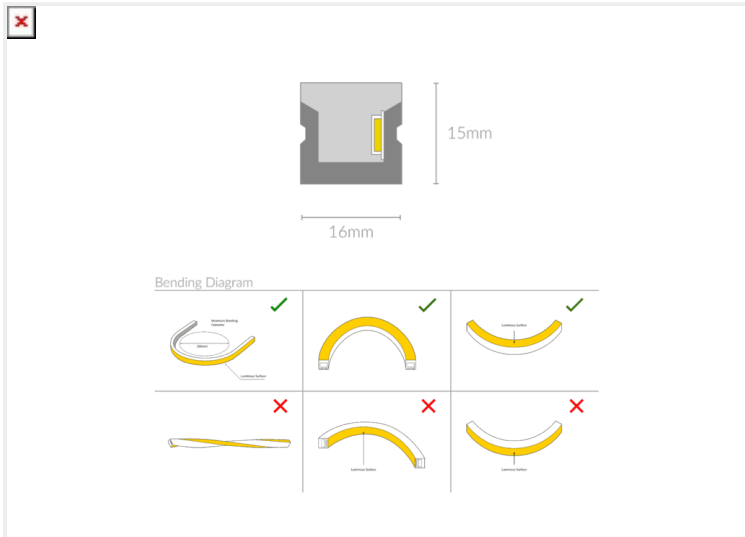

NEON PRO S1615

NEON.PS1615.15...35.160.

Linear Systems

Wattage	15W/m
Voltage	DC24V
Dimensions	(W) 16mm x (H) 15mm
Cut Length	50mm
CCT	3500K
Beam Angle	160°
IP Rating	IP67
CRI	>98
Colour Deviation	<3 SDCM
Luminous Flux	960lm/m
Warranty	5 years
Luminaires Type	Linear Systems - Linear Light Source
Driver	Remote

Control Gear

Accessories

NEON.PS1615	15			35	160	
PRODUCT NAME	WATTAGE	FINISH	INNER TRIM FINISH	CCT	BEAM ANGLE	CONTROL GEAR