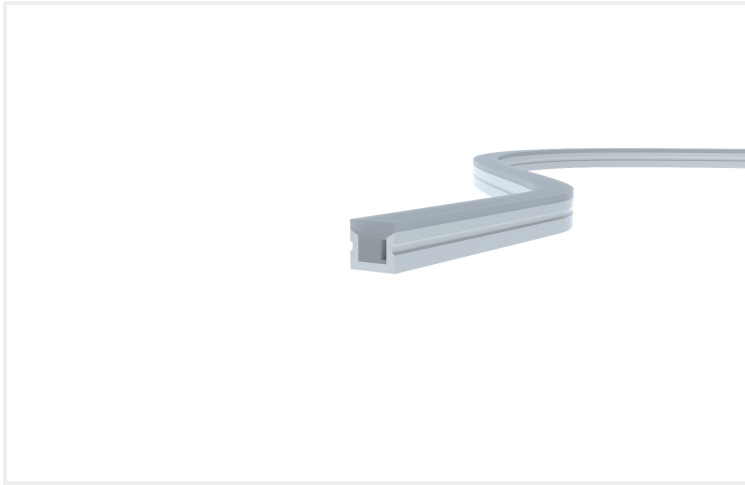

NEON PRO S1615

NEON.PS1615.15...40.160.

Linear Systems

Wattage	15W/m
Voltage	DC24V
Dimensions	(W) 16mm x (H) 15mm
Cut Length	50mm
CCT	4000K
Beam Angle	160°
IP Rating	IP67
CRI	>98
Colour Deviation	<3 SDCM
Luminous Flux	960lm/m
Warranty	5 years
Luminaires Type	Linear Systems - Linear Light Source
Driver	Remote

Control Gear

Accessories

NEON.PS1615	15			40	160	
PRODUCT NAME	WATTAGE	FINISH	INNER TRIM FINISH	CCT	BEAM ANGLE	CONTROL GEAR