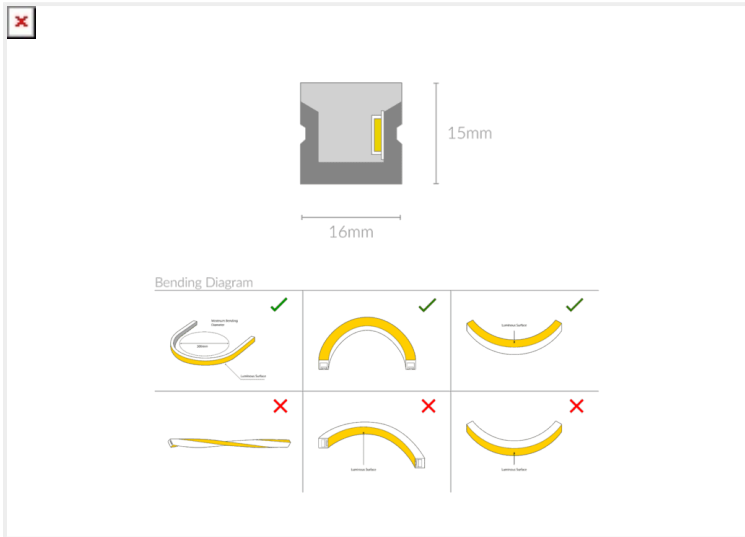

NEON PRO S1615

NEON.PS1615.15...40.160.

Linear Systems

Wattage	15W/m
Voltage	DC24V
Dimensions	(W) 16mm x (H) 15mm
Cut Length	50mm
CCT	4000K
Beam Angle	160°
IP Rating	IP67
CRI	>98
Colour Deviation	<3 SDCM
Luminous Flux	960lm/m
Warranty	5 years
Luminaires Type	Linear Systems - Linear Light Source
Driver	Remote

Control Gear

Accessories

NEON.PS1615	15			40	160	
PRODUCT NAME	WATTAGE	FINISH	INNER TRIM FINISH	CCT	BEAM ANGLE	CONTROL GEAR