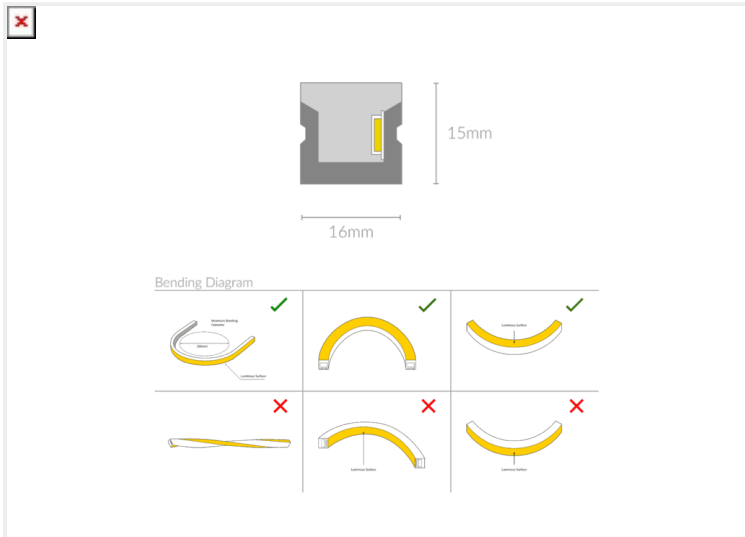

NEON PRO S1615

NEON.PS1615.15...50.160.

Linear Systems

Wattage	15W/m
Voltage	DC24V
Dimensions	(W) 16mm x (H) 15mm
Cut Length	50mm
CCT	5000K
Beam Angle	160°
IP Rating	IP67
CRI	>98
Colour Deviation	<3 SDCM
Luminous Flux	960lm/m
Warranty	5 years
Luminaires Type	Linear Systems - Linear Light Source
Driver	Remote

Control Gear

Accessories

NEON.PS1615	15			50	160	
PRODUCT NAME	WATTAGE	FINISH	INNER TRIM FINISH	CCT	BEAM ANGLE	CONTROL GEAR