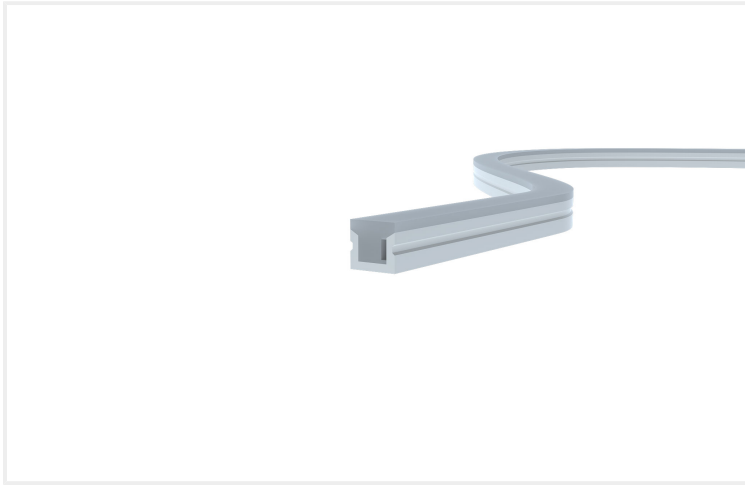

NEON PRO S1615

NEON.PS1615.15...50.160.

Linear Systems

Wattage	15W/m
Voltage	DC24V
Dimensions	(W) 16mm x (H) 15mm
Cut Length	50mm
CCT	5000K
Beam Angle	160°
IP Rating	IP67
CRI	>98
Colour Deviation	<3 SDCM
Luminous Flux	960lm/m
Warranty	5 years
Luminaires Type	Linear Systems - Linear Light Source
Driver	Remote

Control Gear

Accessories

NEON.PS1615	15			50	160	
PRODUCT NAME	WATTAGE	FINISH	INNER TRIM FINISH	CCT	BEAM ANGLE	CONTROL GEAR