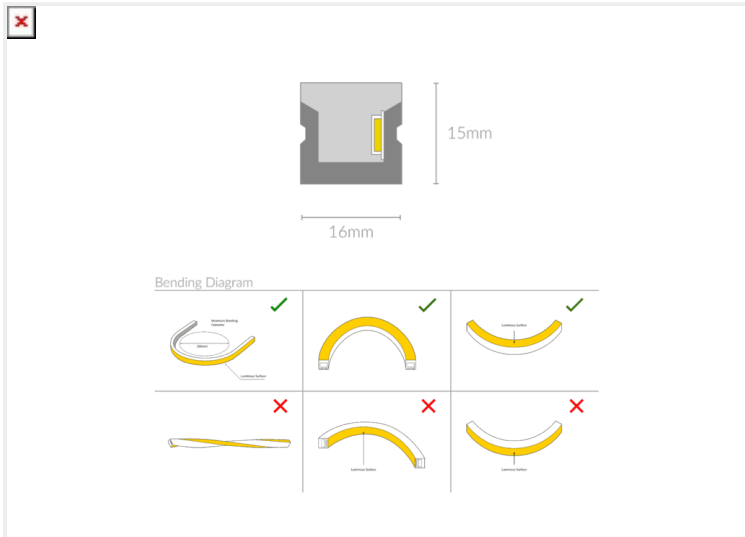

NEON PRO S1615

NEON.PS1615.15...RGB.160.

Linear Systems

Wattage	15W/m
Voltage	DC24V
Dimensions	(W) 16mm x (H) 15mm
Cut Length	50mm
CCT	RGB
Beam Angle	160°
IP Rating	IP67
CRI	>92+
Colour Deviation	<3 SDCM
Luminous Flux	960lm/m
Warranty	5 years
Luminaires Type	Linear Systems - Linear Light Source
Driver	Remote

Control Gear

Accessories

NEON.PS1615	15			RGB	160	
PRODUCT NAME	WATTAGE	FINISH	INNER TRIM FINISH	CCT	BEAM ANGLE	CONTROL GEAR