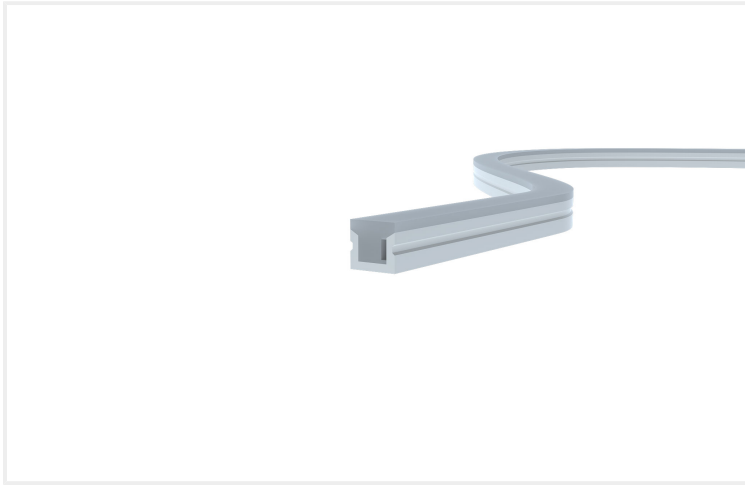

NEON PRO S1615

NEON.PS1615.15...RGB.160.

Linear Systems

Wattage	15W/m
Voltage	DC24V
Dimensions	(W) 16mm x (H) 15mm
Cut Length	50mm
CCT	RGB
Beam Angle	160°
IP Rating	IP67
CRI	>92+
Colour Deviation	<3 SDCM
Luminous Flux	960lm/m
Warranty	5 years
Luminaires Type	Linear Systems - Linear Light Source
Driver	Remote

Control Gear

Accessories

NEON.PS1615	15			RGB	160	
PRODUCT NAME	WATTAGE	FINISH	INNER TRIM FINISH	CCT	BEAM ANGLE	CONTROL GEAR