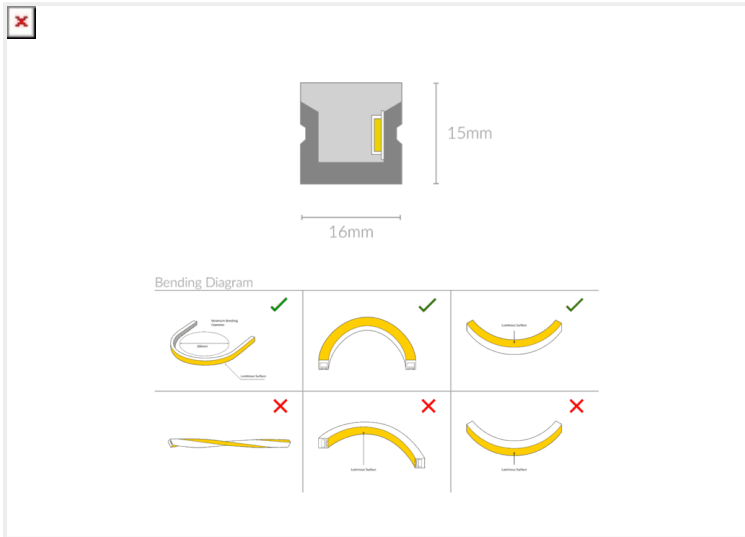

NEON PRO S1615

NEON.PS1615.15...RGBW.160.

Linear Systems

Wattage	15W/m
Voltage	DC24V
Dimensions	(W) 16mm x (H) 15mm
Cut Length	50mm
CCT	RGBW
Beam Angle	160°
IP Rating	IP67
CRI	>98
Colour Deviation	<3 SDCM
Luminous Flux	960lm/m
Warranty	5 years
Luminaires Type	Linear Systems - Linear Light Source
Driver	Remote

Control Gear

Accessories

NEON.PS1615	15			RGBW	160	
PRODUCT NAME	WATTAGE	FINISH	INNER TRIM FINISH	CCT	BEAM ANGLE	CONTROL GEAR