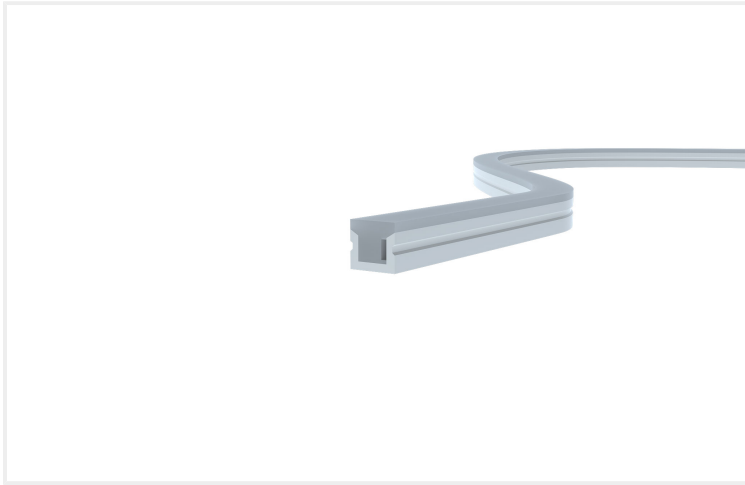

NEON PRO S1615

NEON.PS1615.15...RGBW.160.

Linear Systems

Wattage	15W/m
Voltage	DC24V
Dimensions	(W) 16mm x (H) 15mm
Cut Length	50mm
CCT	RGBW
Beam Angle	160°
IP Rating	IP67
CRI	>98
Colour Deviation	<3 SDCM
Luminous Flux	960lm/m
Warranty	5 years
Luminaires Type	Linear Systems - Linear Light Source
Driver	Remote

Control Gear

Accessories

NEON.PS1615	15			RGBW	160	
PRODUCT NAME	WATTAGE	FINISH	INNER TRIM FINISH	CCT	BEAM ANGLE	CONTROL GEAR