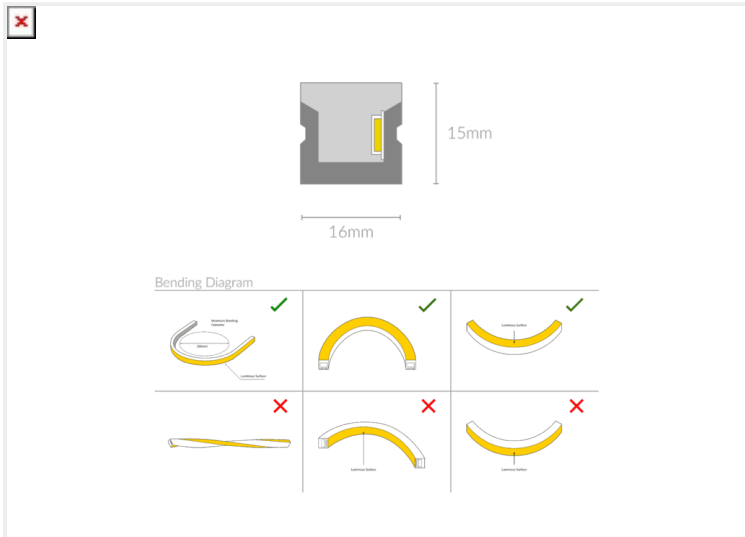

NEON PRO S1615

NEON.PS1615.15...30.160.

Linear Systems

Wattage	15W/m
Voltage	DC24V
Dimensions	(W) 16mm x (H) 15mm
Cut Length	50mm
CCT	3000K
Beam Angle	160°
IP Rating	IP67
CRI	>92+
Colour Deviation	<3 SDCM
Luminous Flux	960lm/m
Warranty	3 years
Luminaires Type	Linear Systems - Linear Light Source
Driver	Remote

Control Gear

Accessories

NEON.PS1615	15			30	160	
PRODUCT NAME	WATTAGE	FINISH	INNER TRIM FINISH	CCT	BEAM ANGLE	CONTROL GEAR