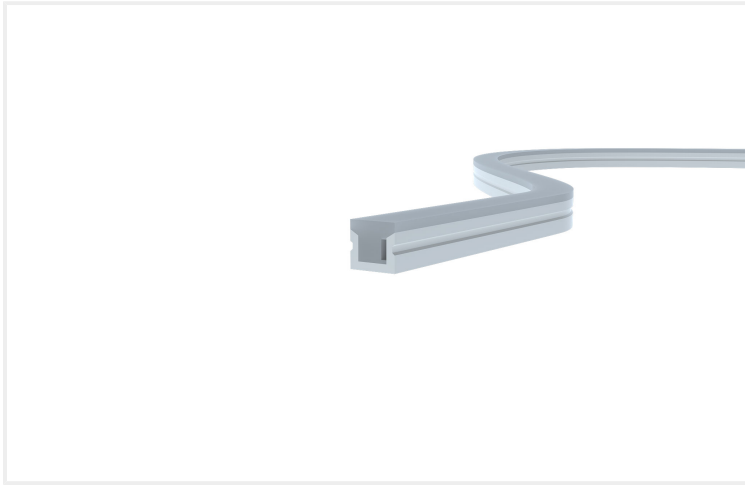

NEON PRO S1615

NEON.PS1615.15...30.160.

Linear Systems

Wattage	15W/m
Voltage	DC24V
Dimensions	(W) 16mm x (H) 15mm
Cut Length	50mm
CCT	3000K
Beam Angle	160°
IP Rating	IP67
CRI	>92+
Colour Deviation	<3 SDCM
Luminous Flux	960lm/m
Warranty	3 years
Luminaires Type	Linear Systems - Linear Light Source
Driver	Remote

Control Gear

Accessories

NEON.PS1615	15			30	160	
PRODUCT NAME	WATTAGE	FINISH	INNER TRIM FINISH	CCT	BEAM ANGLE	CONTROL GEAR