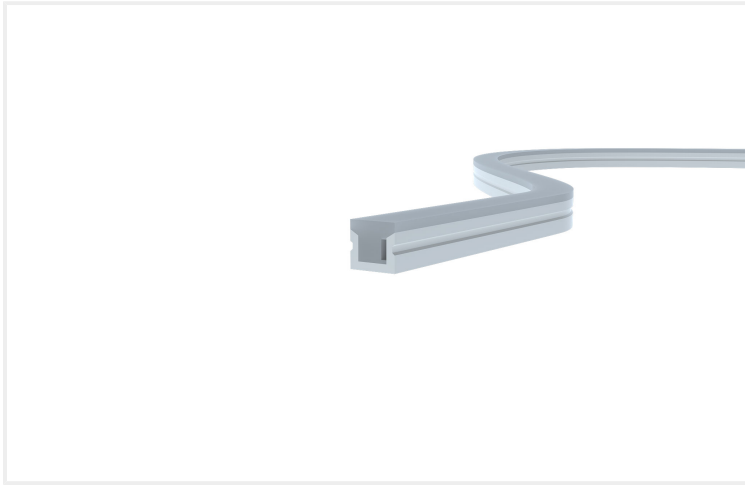

NEON PRO S1615

NEON.PS1615.15...30.160.

Linear Systems

Wattage	15W/m
Voltage	DC24V
Dimensions	(W) 16mm x (H) 15mm
Cut Length	50mm
CCT	3000K
Beam Angle	160°
IP Rating	IP67
CRI	>98
Colour Deviation	<3 SDCM
Luminous Flux	960lm/m
Warranty	3 years
Luminaires Type	Linear Systems - Linear Light Source
Driver	Remote

Control Gear

Accessories

NEON.PS1615	15			30	160	
PRODUCT NAME	WATTAGE	FINISH	INNER TRIM FINISH	CCT	BEAM ANGLE	CONTROL GEAR