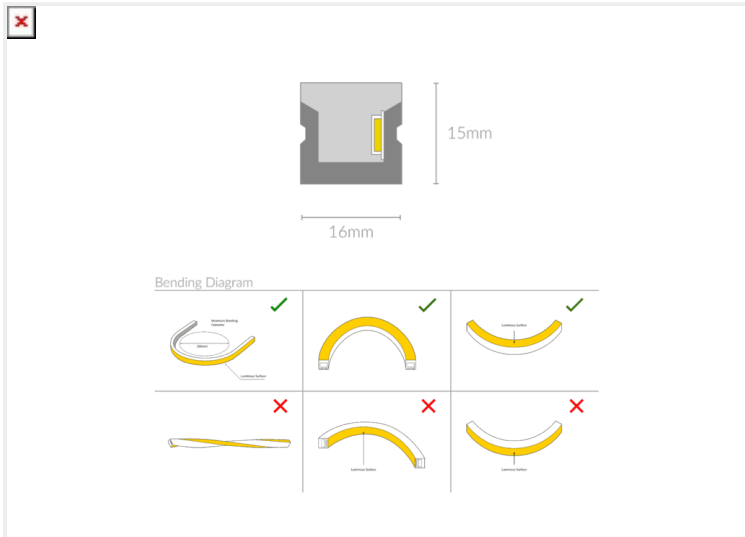

NEON PRO S1615

NEON.PS1615.15...30.160.

Linear Systems

Wattage	15W/m
Voltage	DC24V
Dimensions	(W) 16mm x (H) 15mm
Cut Length	50mm
CCT	3000K
Beam Angle	160°
IP Rating	IP67
CRI	>98
Colour Deviation	<3 SDCM
Luminous Flux	960lm/m
Warranty	3 years
Luminaires Type	Linear Systems - Linear Light Source
Driver	Remote

Control Gear

Accessories

NEON.PS1615	15			30	160	
PRODUCT NAME	WATTAGE	FINISH	INNER TRIM FINISH	CCT	BEAM ANGLE	CONTROL GEAR