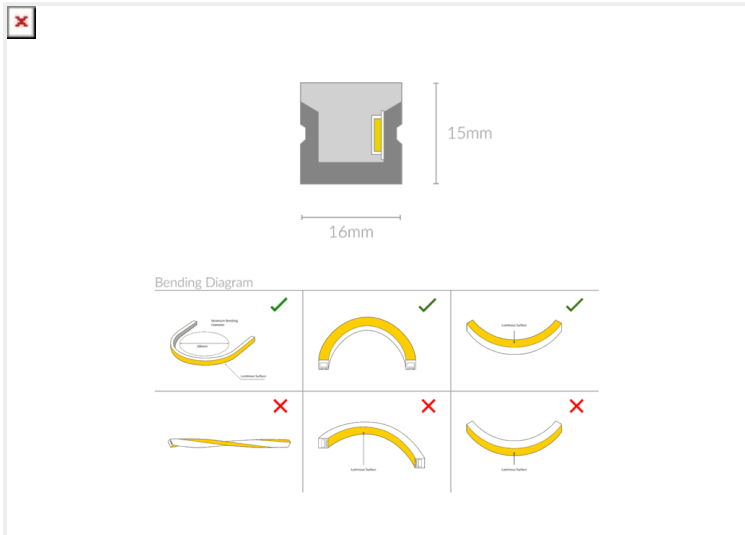

NEON PRO S1615

NEON.PS1615.15...35.160.

Linear Systems

Wattage	15W/m
Voltage	DC24V
Dimensions	(W) 16mm x (H) 15mm
Cut Length	50mm
CCT	3500K
Beam Angle	160°
IP Rating	IP67
CRI	>92+
Colour Deviation	<3 SDCM
Luminous Flux	960lm/m
Warranty	3 years
Luminaires Type	Linear Systems - Linear Light Source
Driver	Remote

Control Gear

Accessories

NEON.PS1615	15			35	160	
PRODUCT NAME	WATTAGE	FINISH	INNER TRIM FINISH	CCT	BEAM ANGLE	CONTROL GEAR