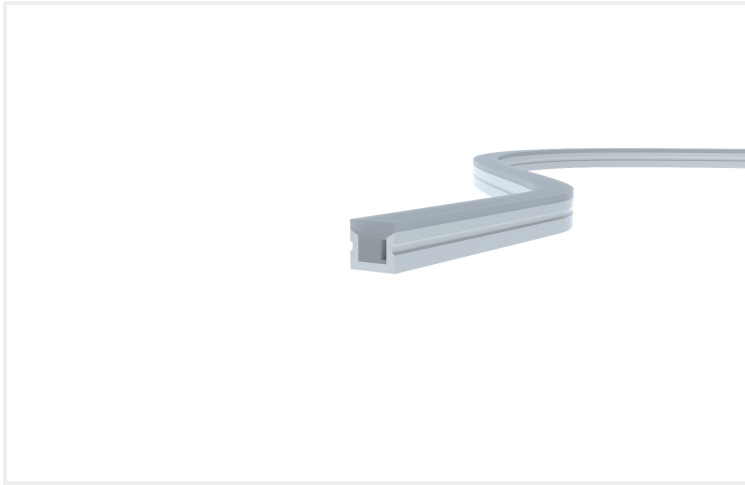

NEON PRO S1615

NEON.PS1615.15...35.160.

Linear Systems

Wattage	15W/m
Voltage	DC24V
Dimensions	(W) 16mm x (H) 15mm
Cut Length	50mm
CCT	3500K
Beam Angle	160°
IP Rating	IP67
CRI	>92+
Colour Deviation	<3 SDCM
Luminous Flux	960lm/m
Warranty	3 years
Luminaires Type	Linear Systems - Linear Light Source
Driver	Remote

Control Gear

Accessories

NEON.PS1615	15			35	160	
PRODUCT NAME	WATTAGE	FINISH	INNER TRIM FINISH	CCT	BEAM ANGLE	CONTROL GEAR