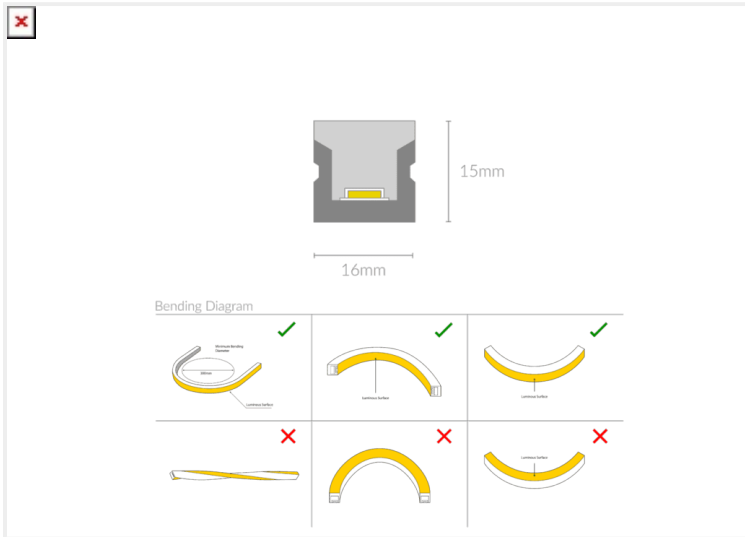

# NEON PRO T1615

NEON.PT1615.15...27.160.

Linear Systems

<b>Wattage</b>	15W/m
<b>Voltage</b>	DC24V
<b>Dimensions</b>	(W) 16mm x (H) 15mm
<b>Cut Length</b>	50mm
<b>CCT</b>	2700K
<b>Beam Angle</b>	160°
<b>IP Rating</b>	IP67
<b>Luminous Flux</b>	960lm/m
<b>CRI</b>	>92+
<b>Colour Deviation</b>	<3 SDCM
<b>Warranty</b>	5 years
<b>Luminaires Type</b>	Linear Systems - Linear Light Source
<b>Driver</b>	Remote

Control Gear

Accessories

NEON.PT1615	15			27	160	
PRODUCT NAME	WATTAGE	FINISH	INNER TRIM FINISH	CCT	BEAM ANGLE	CONTROL GEAR