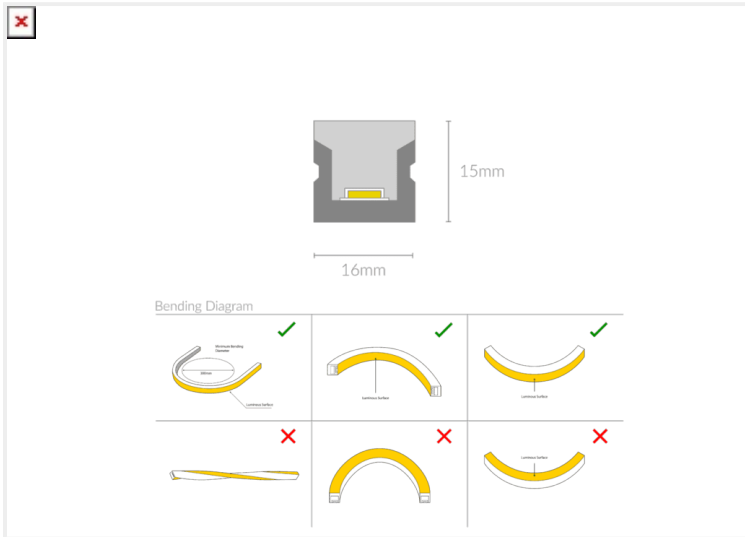

NEON PRO T1615

NEON.PT1615.15...30.160.

Linear Systems

Wattage	15W/m
Voltage	DC24V
Dimensions	(W) 16mm x (H) 15mm
Cut Length	50mm
CCT	3000K
Beam Angle	160°
IP Rating	IP67
Luminous Flux	960lm/m
CRI	>92+
Colour Deviation	<3 SDCM
Warranty	5 years
Luminaires Type	Linear Systems - Linear Light Source
Driver	Remote

Control Gear

Accessories

NEON.PT1615	15			30	160	
PRODUCT NAME	WATTAGE	FINISH	INNER TRIM FINISH	CCT	BEAM ANGLE	CONTROL GEAR