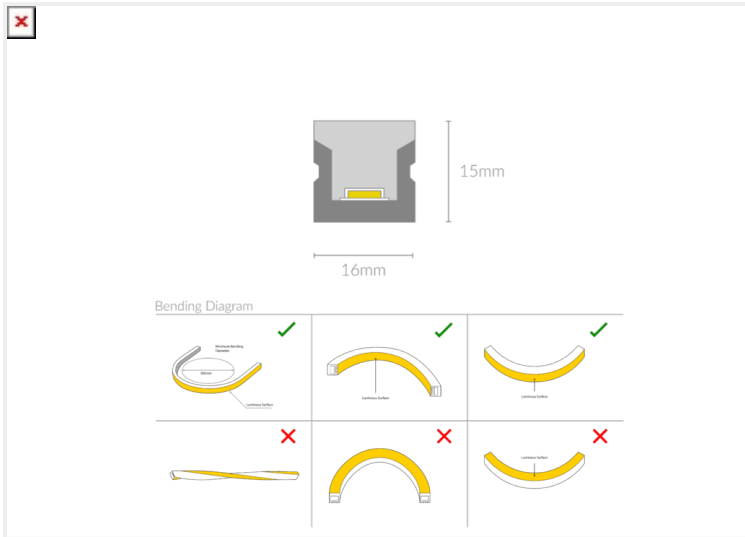

NEON PRO T1615

NEON.PT1615.15...35.160.

Linear Systems

Wattage	15W/m
Voltage	DC24V
Dimensions	(W) 16mm x (H) 15mm
Cut Length	50mm
CCT	3500K
Beam Angle	160°
IP Rating	IP67
Luminous Flux	960lm/m
CRI	>92+
Colour Deviation	<3 SDCM
Warranty	5 years
Luminaires Type	Linear Systems - Linear Light Source
Driver	Remote

Control Gear

Accessories

NEON.PT1615	15			35	160	
PRODUCT NAME	WATTAGE	FINISH	INNER TRIM FINISH	CCT	BEAM ANGLE	CONTROL GEAR