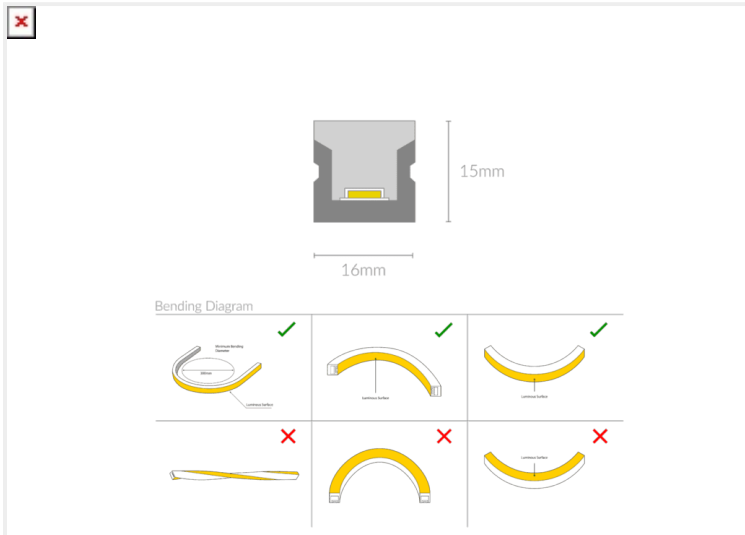

NEON PRO T1615

NEON.PT1615.15...35.160.

Linear Systems

Wattage	15W/m
Voltage	DC24V
Dimensions	(W) 16mm x (H) 15mm
Cut Length	50mm
CCT	3500K
Beam Angle	160°
IP Rating	IP67
Luminous Flux	960lm/m
CRI	>98
Colour Deviation	<3 SDCM
Warranty	5 years
Luminaires Type	Linear Systems - Linear Light Source
Driver	Remote

Control Gear

Accessories

NEON.PT1615	15			35	160	
PRODUCT NAME	WATTAGE	FINISH	INNER TRIM FINISH	CCT	BEAM ANGLE	CONTROL GEAR