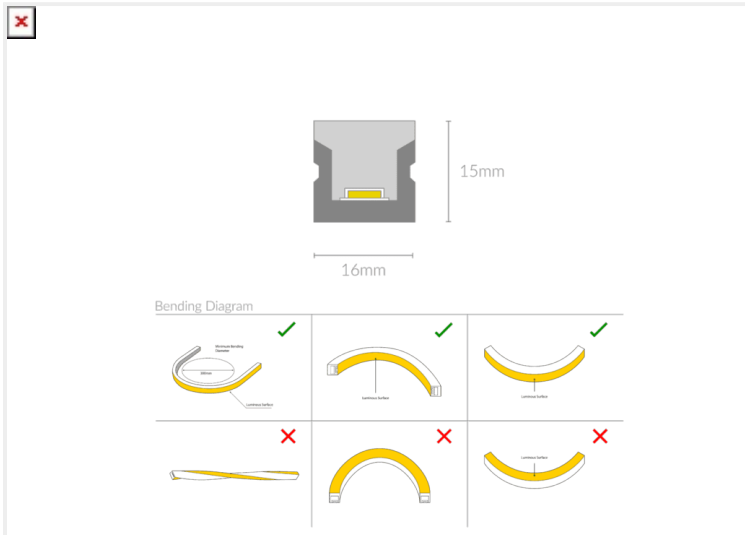

NEON PRO T1615

NEON.PT1615.15...50.160.

Linear Systems

Wattage	15W/m
Voltage	DC24V
Dimensions	(W) 16mm x (H) 15mm
Cut Length	50mm
CCT	5000K
Beam Angle	160°
IP Rating	IP67
Luminous Flux	960lm/m
CRI	>92+
Colour Deviation	<3 SDCM
Warranty	5 years
Luminaires Type	Linear Systems - Linear Light Source
Driver	Remote

Control Gear

Accessories

NEON.PT1615	15			50	160	
PRODUCT NAME	WATTAGE	FINISH	INNER TRIM FINISH	CCT	BEAM ANGLE	CONTROL GEAR