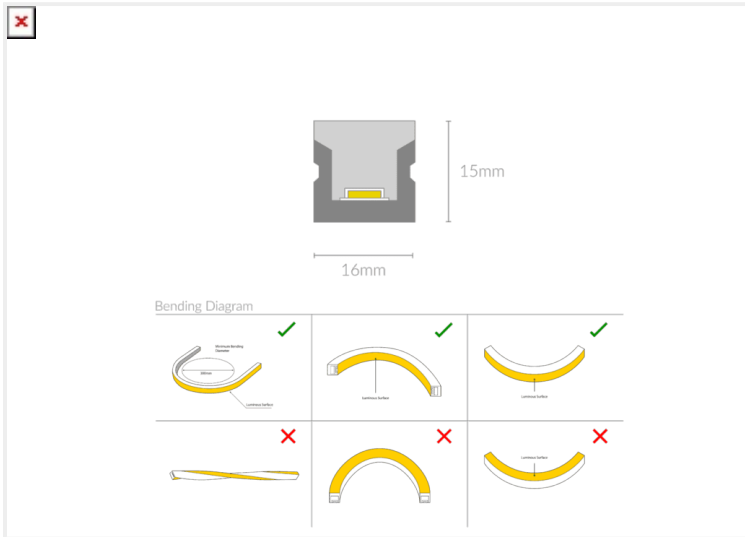

NEON PRO T1615

NEON.PT1615.15...50.160.

Linear Systems

Wattage	15W/m
Voltage	DC24V
Dimensions	(W) 16mm x (H) 15mm
Cut Length	50mm
CCT	5000K
Beam Angle	160°
IP Rating	IP67
Luminous Flux	960lm/m
CRI	>98
Colour Deviation	<3 SDCM
Warranty	5 years
Luminaires Type	Linear Systems - Linear Light Source
Driver	Remote

Control Gear

Accessories

NEON.PT1615	15			50	160	
PRODUCT NAME	WATTAGE	FINISH	INNER TRIM FINISH	CCT	BEAM ANGLE	CONTROL GEAR