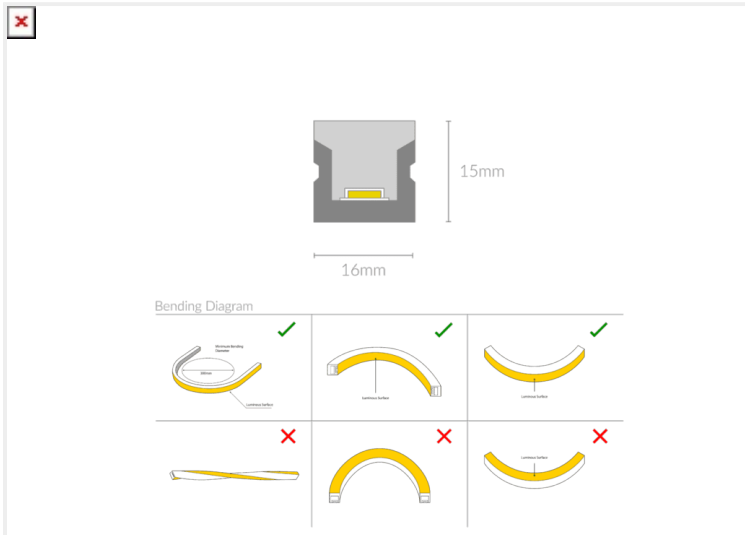

NEON PRO T1615

NEON.PT1615.15...RGB.160.

Linear Systems

| | |
|-------------------------|--------------------------------------|
| Wattage | 15W/m |
| Voltage | DC24V |
| Dimensions | (W) 16mm x (H) 15mm |
| Cut Length | 50mm |
| CCT | RGB |
| Beam Angle | 160° |
| IP Rating | IP67 |
| Luminous Flux | 960lm/m |
| CRI | >98 |
| Colour Deviation | <3 SDCM |
| Warranty | 5 years |
| Luminaires Type | Linear Systems - Linear Light Source |
| Driver | Remote |

Control Gear

Accessories

| | | | | | | |
|--------------|---------|--------|-------------------|-----|------------|--------------|
| NEON.PT1615 | 15 | | | RGB | 160 | |
| PRODUCT NAME | WATTAGE | FINISH | INNER TRIM FINISH | CCT | BEAM ANGLE | CONTROL GEAR |