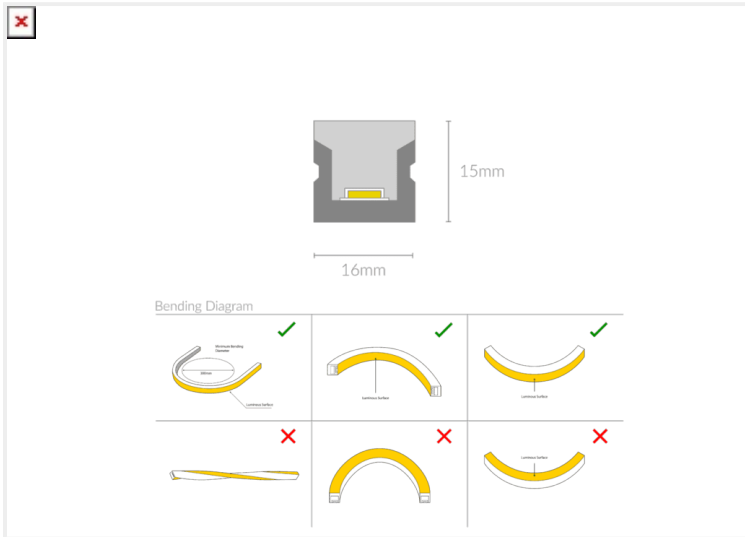

NEON PRO T1615

NEON.PT1615.15...RGBW.160.

Linear Systems

Wattage	15W/m
Voltage	DC24V
Dimensions	(W) 16mm x (H) 15mm
Cut Length	50mm
CCT	RGBW
Beam Angle	160°
IP Rating	IP67
Luminous Flux	960lm/m
CRI	>92+
Colour Deviation	<3 SDCM
Warranty	5 years
Luminaires Type	Linear Systems - Linear Light Source
Driver	Remote