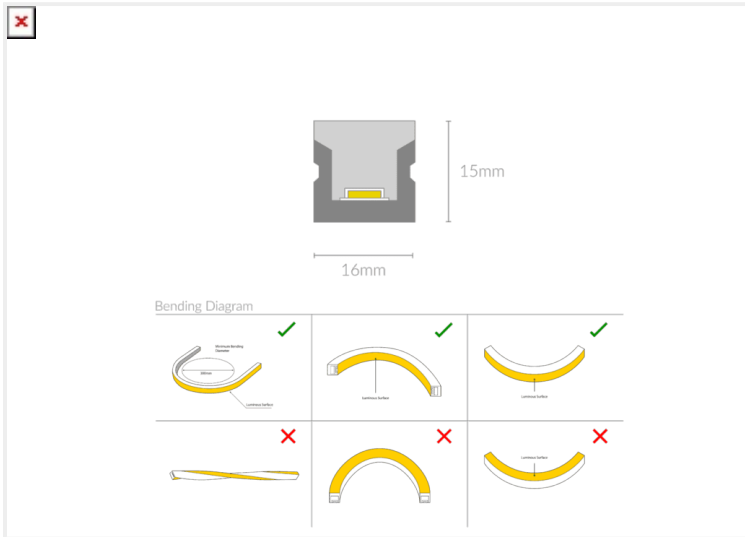

NEON PRO T1615

NEON.PT1615.15...27.160.

Linear Systems

Wattage	15W/m
Voltage	DC24V
Dimensions	(W) 16mm x (H) 15mm
Cut Length	50mm
CCT	2700K
Beam Angle	160°
IP Rating	IP67
CRI	>98
Colour Deviation	<3 SDCM
Luminous Flux	960lm/m
Warranty	5 years
Luminaires Type	Linear Systems - Linear Light Source
Driver	Remote

Control Gear

Accessories

NEON.PT1615	15			27	160	
PRODUCT NAME	WATTAGE	FINISH	INNER TRIM FINISH	CCT	BEAM ANGLE	CONTROL GEAR