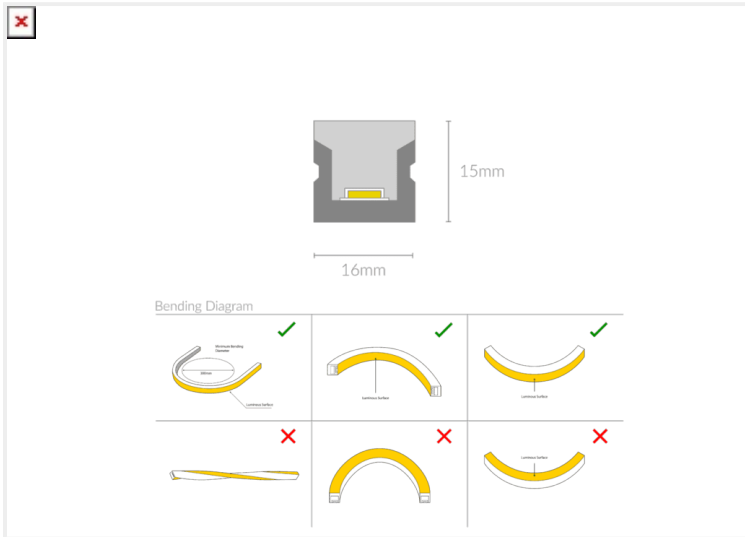

NEON PRO T1615

NEON.PT1615.15...30.160.

Linear Systems

Wattage	15W/m
Voltage	DC24V
Dimensions	(W) 16mm x (H) 15mm
Cut Length	50mm
CCT	3000K
Beam Angle	160°
IP Rating	IP67
CRI	>92+
Colour Deviation	<3 SDCM
Luminous Flux	960lm/m
Warranty	5 years
Luminaires Type	Linear Systems - Linear Light Source
Driver	Remote

Control Gear

Accessories

NEON.PT1615	15			30	160	
PRODUCT NAME	WATTAGE	FINISH	INNER TRIM FINISH	CCT	BEAM ANGLE	CONTROL GEAR