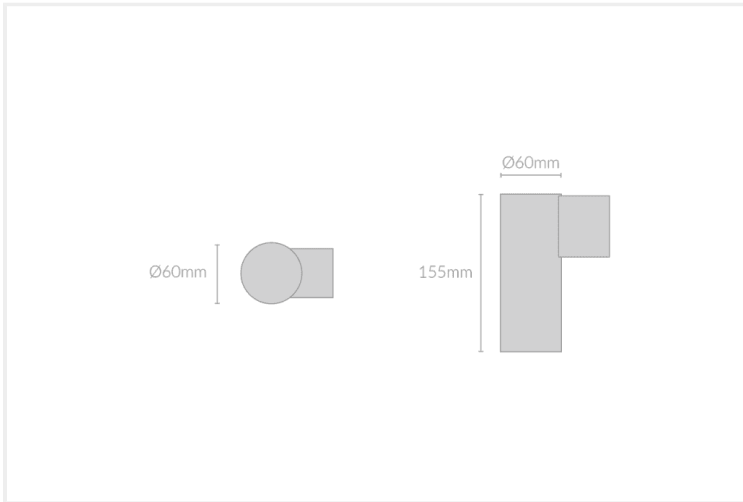

REA WALL DOWN 60

REA.WD60.9.BLK..40.60.

Wall

Mounting	Wall
Wattage	9W
Voltage	240V
Dimensions	(D) Ø60mm x (L) 155mm
Finish	Black
CCT	4000K
Beam Angle	60°
Material	Aluminium
IP Rating	IP20
Luminous Flux	650lm
CRI	>83+
Colour Deviation	<3 SDCM
Lifetime	45,000 hours
Warranty	3 years
Driver	In-built