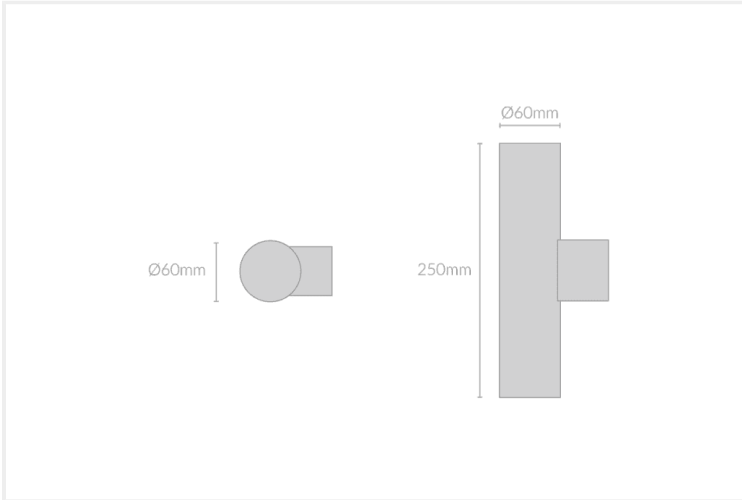

# REA WALL UP DOWN 60

REA.WUD60.2X6.BLK..40.60.

Wall

<b>Mounting</b>	Wall
<b>Wattage</b>	2x6W
<b>Voltage</b>	240V
<b>Dimensions</b>	(D) Ø60mm x (L) 250mm
<b>Finish</b>	Black
<b>CCT</b>	4000K
<b>Beam Angle</b>	60°
<b>Material</b>	Aluminium
<b>IP Rating</b>	IP20
<b>Luminous Flux</b>	650lm
<b>CRI</b>	>83+
<b>Colour Deviation</b>	<3 SDCM
<b>Lifetime</b>	45,000 hours
<b>Warranty</b>	3 years
<b>Driver</b>	In-built

## Control Gear