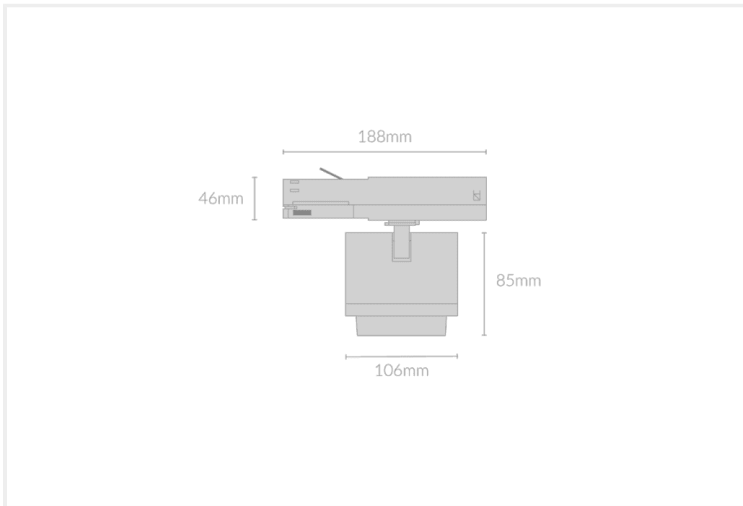

# SAI SPOT 106

SAI.S106.25.BLK.BLK.27.36.

Track Mounted

<b>Mounting</b>	Track 3-Circuit
<b>Wattage</b>	25W
<b>Voltage</b>	240V
<b>Dimensions</b>	(D) Ø106mm x (L) 85mm
<b>Finish</b>	Black
<b>Inner Trim Finish</b>	Black
<b>CCT</b>	2700K
<b>Beam Angle</b>	36°
<b>Material</b>	Aluminium
<b>IP Rating</b>	IP20
<b>Luminous Flux</b>	2039lm
<b>CRI</b>	>92+
<b>Colour Deviation</b>	<2 SDCM
<b>Lifetime</b>	50,000 hours
<b>Driver</b>	Remote

## Control Gear