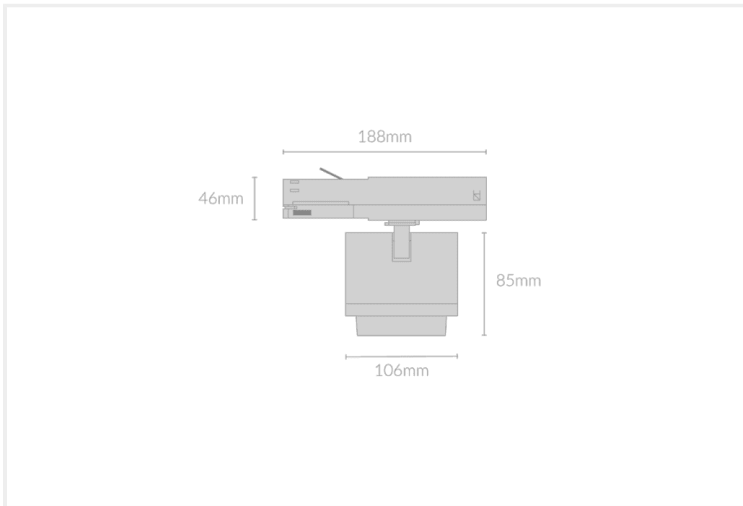

# SAI SPOT 106

SAI.S106.25.BLK.BLK.27.60.

Track Mounted

<b>Mounting</b>	Track 3-Circuit
<b>Wattage</b>	25W
<b>Voltage</b>	240V
<b>Dimensions</b>	(D) Ø106mm x (L) 85mm
<b>Finish</b>	Black
<b>Inner Trim Finish</b>	Black
<b>CCT</b>	2700K
<b>Beam Angle</b>	60°
<b>Material</b>	Aluminium
<b>IP Rating</b>	IP20
<b>Luminous Flux</b>	2039lm
<b>CRI</b>	>92+
<b>Colour Deviation</b>	<2 SDCM
<b>Lifetime</b>	50,000 hours
<b>Driver</b>	Remote

## Control Gear