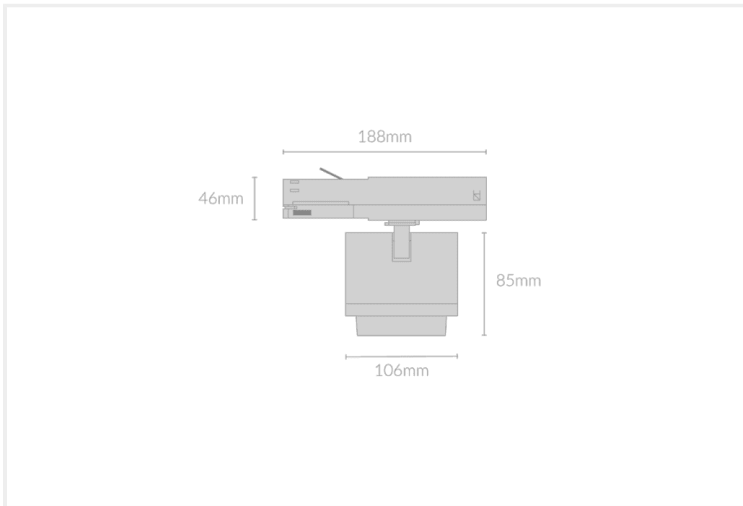

SAI SPOT 106

SAI.S106.25.BLK.BLK.30.60.

Track Mounted

Mounting	Track 3-Circuit
Wattage	25W
Voltage	240V
Dimensions	(D) Ø106mm x (L) 85mm
Finish	Black
Inner Trim Finish	Black
CCT	3000K
Beam Angle	60°
Material	Aluminium
IP Rating	IP20
Luminous Flux	2039lm
CRI	>92+
Colour Deviation	<2 SDCM
Lifetime	50,000 hours
Driver	Remote