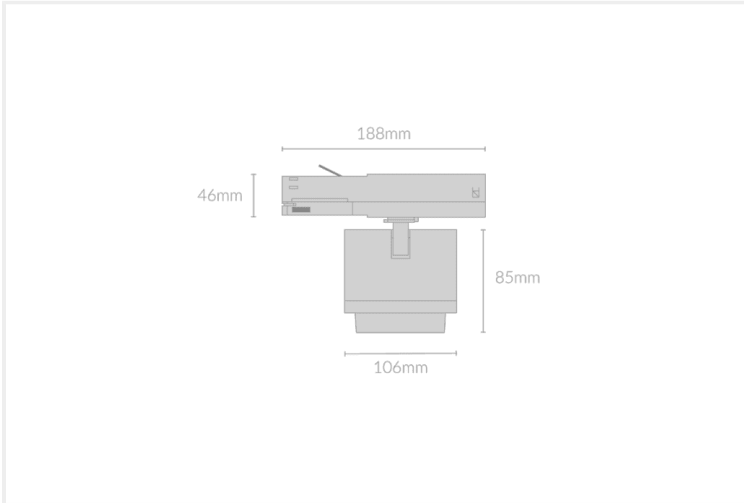

# SAI SPOT 106

SAI.S106.25.BLK.BLK.40.15.

Track Mounted

<b>Mounting</b>	Track 3-Circuit
<b>Wattage</b>	25W
<b>Voltage</b>	240V
<b>Dimensions</b>	(D) Ø106mm x (L) 85mm
<b>Finish</b>	Black
<b>Inner Trim Finish</b>	Black
<b>CCT</b>	4000K
<b>Beam Angle</b>	15°
<b>Material</b>	Aluminium
<b>IP Rating</b>	IP20
<b>Luminous Flux</b>	2039lm
<b>CRI</b>	>92+
<b>Colour Deviation</b>	<2 SDCM
<b>Lifetime</b>	50,000 hours
<b>Driver</b>	Remote

## Control Gear