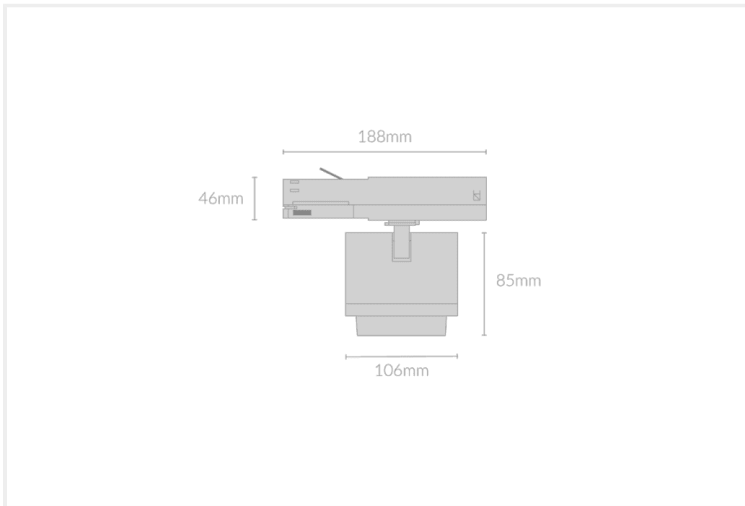

# SAI SPOT 106

SAI.S106.25.BLK.WHT.27.36.

Track Mounted

<b>Mounting</b>	Track 3-Circuit
<b>Wattage</b>	25W
<b>Voltage</b>	240V
<b>Dimensions</b>	(D) Ø106mm x (L) 85mm
<b>Finish</b>	Black
<b>Inner Trim Finish</b>	White
<b>CCT</b>	2700K
<b>Beam Angle</b>	36°
<b>Material</b>	Aluminium
<b>IP Rating</b>	IP20
<b>Luminous Flux</b>	2039lm
<b>CRI</b>	>92+
<b>Colour Deviation</b>	<2 SDCM
<b>Lifetime</b>	50,000 hours
<b>Driver</b>	Remote

## Control Gear