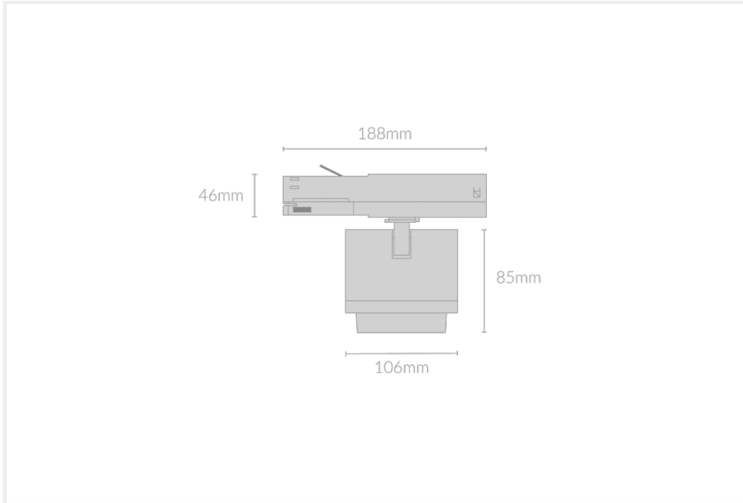

# SAI SPOT 106

SAI.S106.25.BLK.WHT.27.60.

Track Mounted

<b>Mounting</b>	Track 3-Circuit
<b>Wattage</b>	25W
<b>Voltage</b>	240V
<b>Dimensions</b>	(D) Ø106mm x (L) 85mm
<b>Finish</b>	Black
<b>Inner Trim Finish</b>	White
<b>CCT</b>	2700K
<b>Beam Angle</b>	60°
<b>Material</b>	Aluminium
<b>IP Rating</b>	IP20
<b>Luminous Flux</b>	2039lm
<b>CRI</b>	>92+
<b>Colour Deviation</b>	<2 SDCM
<b>Lifetime</b>	50,000 hours
<b>Driver</b>	Remote

## Control Gear