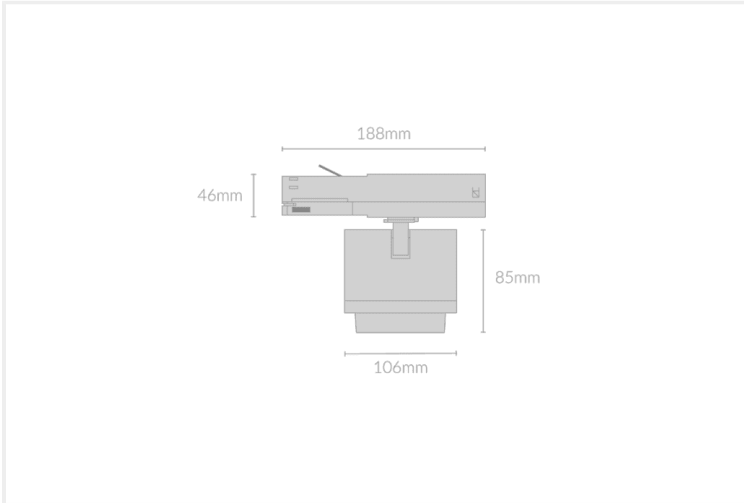

# SAI SPOT 106

SAI.S106.25.BLK.WHT.30.24.

Track Mounted

<b>Mounting</b>	Track 3-Circuit
<b>Wattage</b>	25W
<b>Voltage</b>	240V
<b>Dimensions</b>	(D) Ø106mm x (L) 85mm
<b>Finish</b>	Black
<b>Inner Trim Finish</b>	White
<b>CCT</b>	3000K
<b>Beam Angle</b>	24°
<b>Material</b>	Aluminium
<b>IP Rating</b>	IP20
<b>Luminous Flux</b>	2039lm
<b>CRI</b>	>92+
<b>Colour Deviation</b>	<2 SDCM
<b>Lifetime</b>	50,000 hours
<b>Driver</b>	Remote

## Control Gear