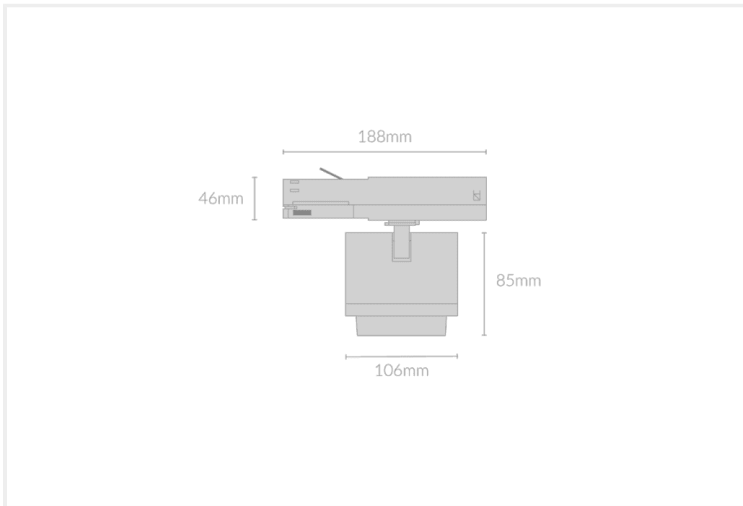

SAI SPOT 106

SAI.S106.25.BLK.WHT.30.60.

Track Mounted

Mounting	Track 3-Circuit
Wattage	25W
Voltage	240V
Dimensions	(D) Ø106mm x (L) 85mm
Finish	Black
Inner Trim Finish	White
CCT	3000K
Beam Angle	60°
Material	Aluminium
IP Rating	IP20
Luminous Flux	2039lm
CRI	>92+
Colour Deviation	<2 SDCM
Lifetime	50,000 hours
Driver	Remote