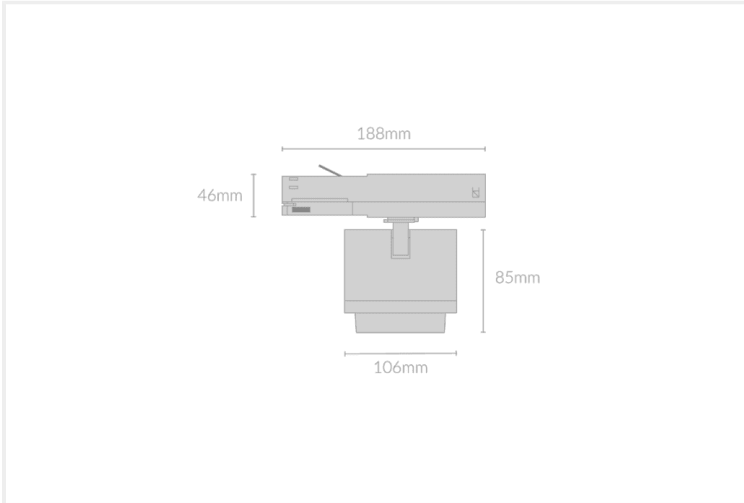

# SAI SPOT 106

SAI.S106.25.BLK.WHT.40.15.

Track Mounted

<b>Mounting</b>	Track 3-Circuit
<b>Wattage</b>	25W
<b>Voltage</b>	240V
<b>Dimensions</b>	(D) Ø106mm x (L) 85mm
<b>Finish</b>	Black
<b>Inner Trim Finish</b>	White
<b>CCT</b>	4000K
<b>Beam Angle</b>	15°
<b>Material</b>	Aluminium
<b>IP Rating</b>	IP20
<b>Luminous Flux</b>	2039lm
<b>CRI</b>	>92+
<b>Colour Deviation</b>	<2 SDCM
<b>Lifetime</b>	50,000 hours
<b>Driver</b>	Remote

## Control Gear