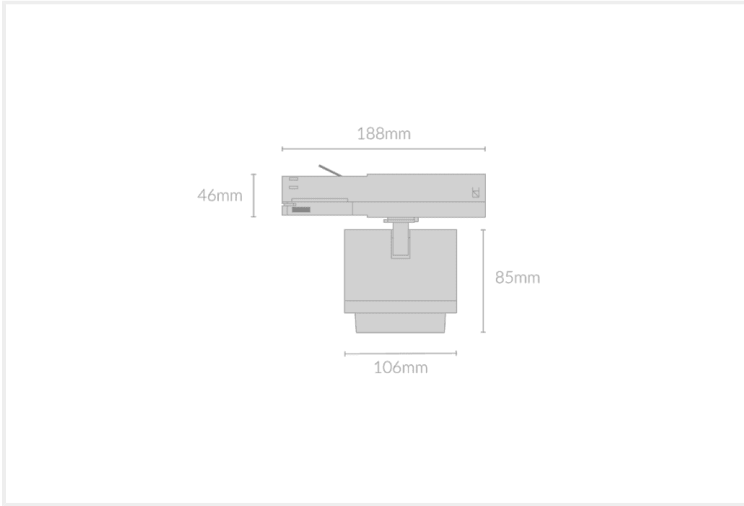

# SAI SPOT 106

SAI.S106.25.BLK.WHT.40.60.

Track Mounted

<b>Mounting</b>	Track 3-Circuit
<b>Wattage</b>	25W
<b>Voltage</b>	240V
<b>Dimensions</b>	(D) Ø106mm x (L) 85mm
<b>Finish</b>	Black
<b>Inner Trim Finish</b>	White
<b>CCT</b>	4000K
<b>Beam Angle</b>	60°
<b>Material</b>	Aluminium
<b>IP Rating</b>	IP20
<b>Luminous Flux</b>	2039lm
<b>CRI</b>	>92+
<b>Colour Deviation</b>	<2 SDCM
<b>Lifetime</b>	50,000 hours
<b>Driver</b>	Remote

## Control Gear