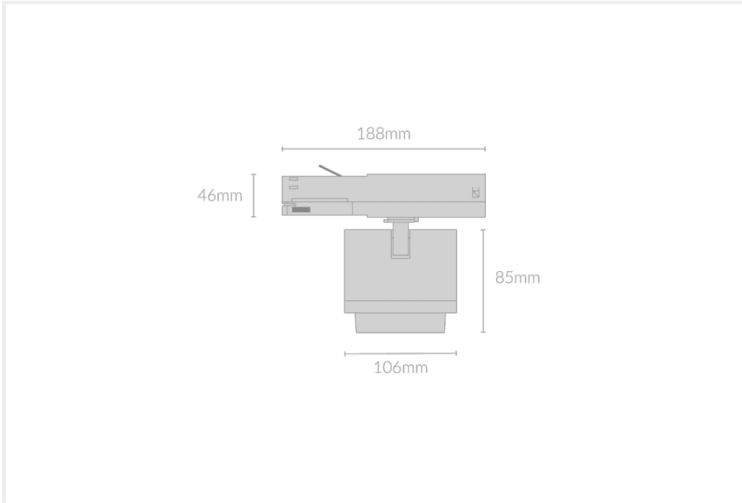

# SAI SPOT 106

SAI.S106.25.BLK.WHT.50.24.

Track Mounted

<b>Mounting</b>	Track 3-Circuit
<b>Wattage</b>	25W
<b>Voltage</b>	240V
<b>Dimensions</b>	(D) Ø106mm x (L) 85mm
<b>Finish</b>	Black
<b>Inner Trim Finish</b>	White
<b>CCT</b>	5000K
<b>Beam Angle</b>	24°
<b>Material</b>	Aluminium
<b>IP Rating</b>	IP20
<b>Luminous Flux</b>	2039lm
<b>CRI</b>	>92+
<b>Colour Deviation</b>	<2 SDCM
<b>Lifetime</b>	50,000 hours
<b>Driver</b>	Remote

## Control Gear