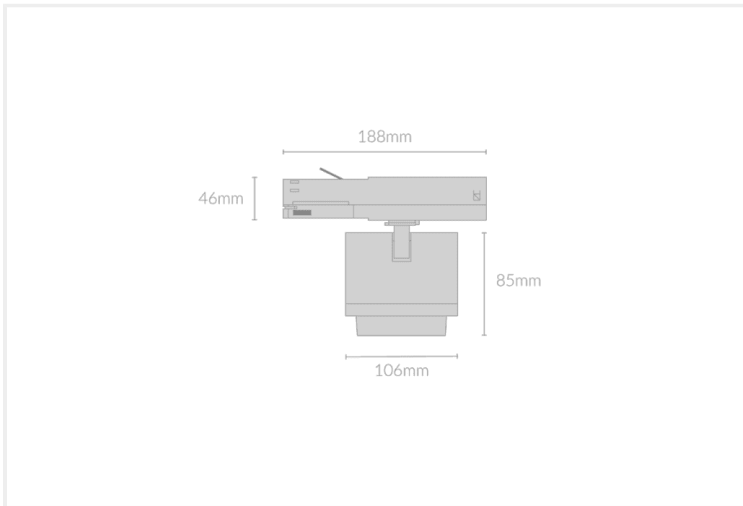

# SAI SPOT 106

SAI.S106.25.BLK.WHT.50.36.

Track Mounted

<b>Mounting</b>	Track 3-Circuit
<b>Wattage</b>	25W
<b>Voltage</b>	240V
<b>Dimensions</b>	(D) Ø106mm x (L) 85mm
<b>Finish</b>	Black
<b>Inner Trim Finish</b>	White
<b>CCT</b>	5000K
<b>Beam Angle</b>	36°
<b>Material</b>	Aluminium
<b>IP Rating</b>	IP20
<b>Luminous Flux</b>	2039lm
<b>CRI</b>	>92+
<b>Colour Deviation</b>	<2 SDCM
<b>Lifetime</b>	50,000 hours
<b>Driver</b>	Remote

## Control Gear