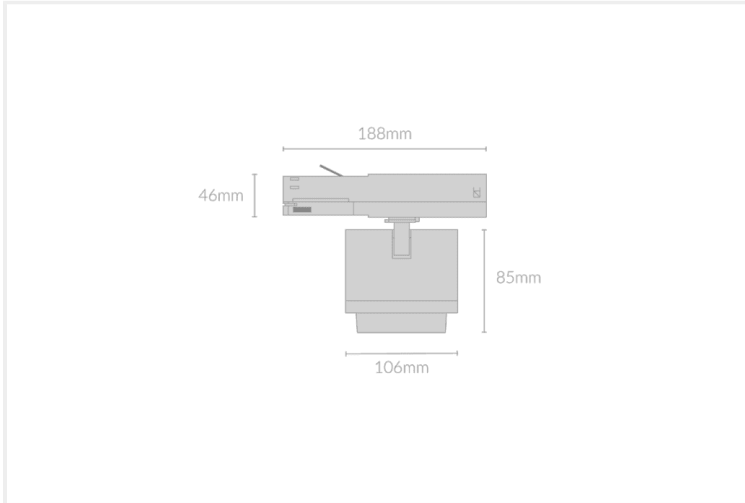

# SAI SPOT 106

SAI.S106.25.WHT.BLK.27.15.

Track Mounted

|                          |                       |
|--------------------------|-----------------------|
| <b>Mounting</b>          | Track 3-Circuit       |
| <b>Wattage</b>           | 25W                   |
| <b>Voltage</b>           | 240V                  |
| <b>Dimensions</b>        | (D) Ø106mm x (L) 85mm |
| <b>Finish</b>            | White                 |
| <b>Inner Trim Finish</b> | Black                 |
| <b>CCT</b>               | 2700K                 |
| <b>Beam Angle</b>        | 15°                   |
| <b>Material</b>          | Aluminium             |
| <b>IP Rating</b>         | IP20                  |
| <b>Luminous Flux</b>     | 2039lm                |
| <b>CRI</b>               | >92+                  |
| <b>Colour Deviation</b>  | <2 SDCM               |
| <b>Lifetime</b>          | 50,000 hours          |
| <b>Driver</b>            | Remote                |

## Control Gear