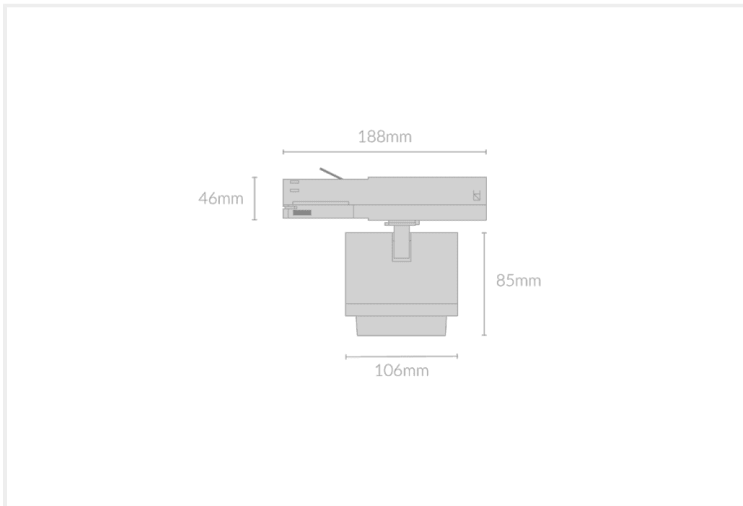

# SAI SPOT 106

SAI.S106.25.WHT.BLK.27.36.

Track Mounted

<b>Mounting</b>	Track 3-Circuit
<b>Wattage</b>	25W
<b>Voltage</b>	240V
<b>Dimensions</b>	(D) Ø106mm x (L) 85mm
<b>Finish</b>	White
<b>Inner Trim Finish</b>	Black
<b>CCT</b>	2700K
<b>Beam Angle</b>	36°
<b>Material</b>	Aluminium
<b>IP Rating</b>	IP20
<b>Luminous Flux</b>	2039lm
<b>CRI</b>	>92+
<b>Colour Deviation</b>	<2 SDCM
<b>Lifetime</b>	50,000 hours
<b>Driver</b>	Remote

## Control Gear