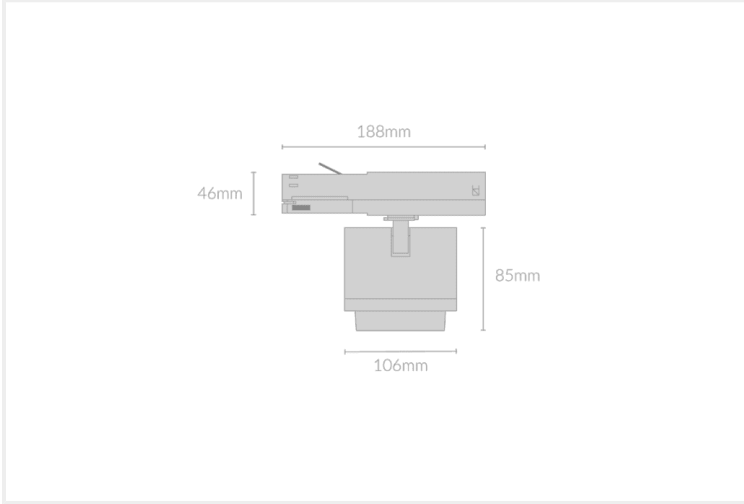

# SAI SPOT 106

SAI.S106.25.WHT.BLK.30.15.

Track Mounted

<b>Mounting</b>	Track 3-Circuit
<b>Wattage</b>	25W
<b>Voltage</b>	240V
<b>Dimensions</b>	(D) Ø106mm x (L) 85mm
<b>Finish</b>	White
<b>Inner Trim Finish</b>	Black
<b>CCT</b>	3000K
<b>Beam Angle</b>	15°
<b>Material</b>	Aluminium
<b>IP Rating</b>	IP20
<b>Luminous Flux</b>	2039lm
<b>CRI</b>	>92+
<b>Colour Deviation</b>	<2 SDCM
<b>Lifetime</b>	50,000 hours
<b>Driver</b>	Remote

## Control Gear