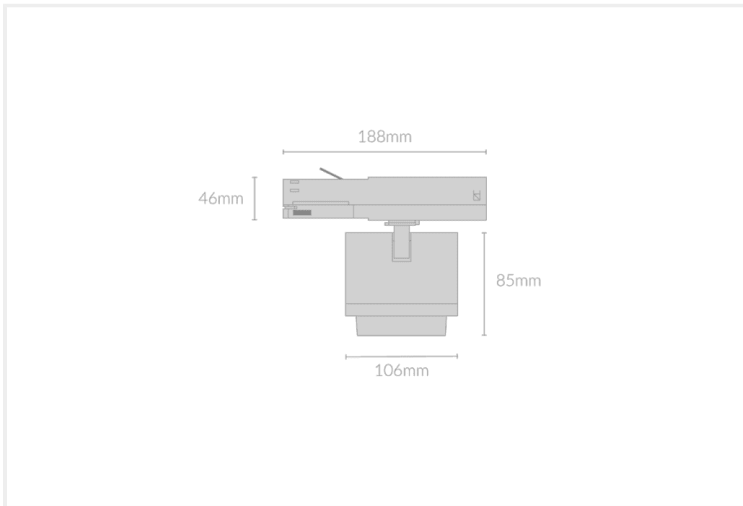

# SAI SPOT 106

SAI.S106.25.WHT.BLK.50.15.

Track Mounted

<b>Mounting</b>	Track 3-Circuit
<b>Wattage</b>	25W
<b>Voltage</b>	240V
<b>Dimensions</b>	(D) Ø106mm x (L) 85mm
<b>Finish</b>	White
<b>Inner Trim Finish</b>	Black
<b>CCT</b>	5000K
<b>Beam Angle</b>	15°
<b>Material</b>	Aluminium
<b>IP Rating</b>	IP20
<b>Luminous Flux</b>	2039lm
<b>CRI</b>	>92+
<b>Colour Deviation</b>	<2 SDCM
<b>Lifetime</b>	50,000 hours
<b>Driver</b>	Remote

## Control Gear