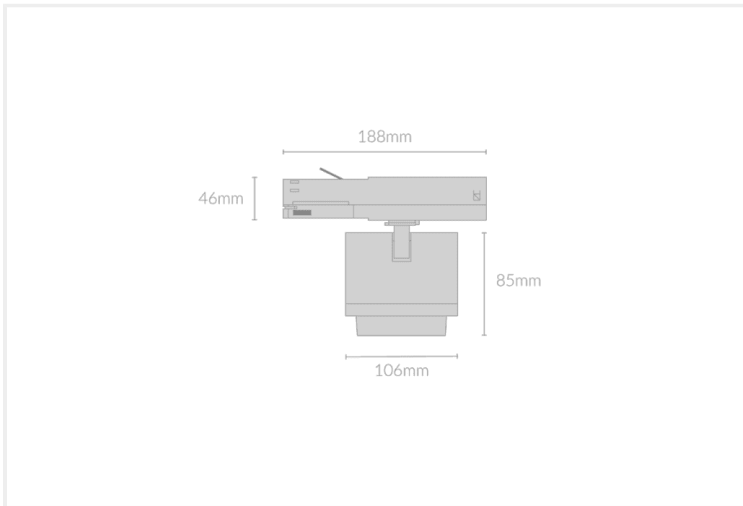

# SAI SPOT 106

SAI.S106.25.WHT.BLK.50.24.

Track Mounted

<b>Mounting</b>	Track 3-Circuit
<b>Wattage</b>	25W
<b>Voltage</b>	240V
<b>Dimensions</b>	(D) Ø106mm x (L) 85mm
<b>Finish</b>	White
<b>Inner Trim Finish</b>	Black
<b>CCT</b>	5000K
<b>Beam Angle</b>	24°
<b>Material</b>	Aluminium
<b>IP Rating</b>	IP20
<b>Luminous Flux</b>	2039lm
<b>CRI</b>	>92+
<b>Colour Deviation</b>	<2 SDCM
<b>Lifetime</b>	50,000 hours
<b>Driver</b>	Remote

## Control Gear