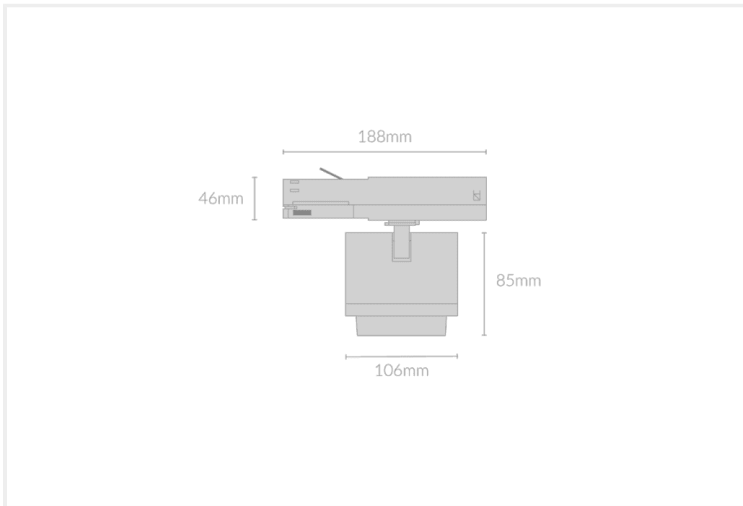

# SAI SPOT 106

SAI.S106.25.WHT.WHT.30.15.

Track Mounted

<b>Mounting</b>	Track 3-Circuit
<b>Wattage</b>	25W
<b>Voltage</b>	240V
<b>Dimensions</b>	(D) Ø106mm x (L) 85mm
<b>Finish</b>	White
<b>Inner Trim Finish</b>	White
<b>CCT</b>	3000K
<b>Beam Angle</b>	15°
<b>Material</b>	Aluminium
<b>IP Rating</b>	IP20
<b>Luminous Flux</b>	2039lm
<b>CRI</b>	>92+
<b>Colour Deviation</b>	<2 SDCM
<b>Lifetime</b>	50,000 hours
<b>Driver</b>	Remote

## Control Gear