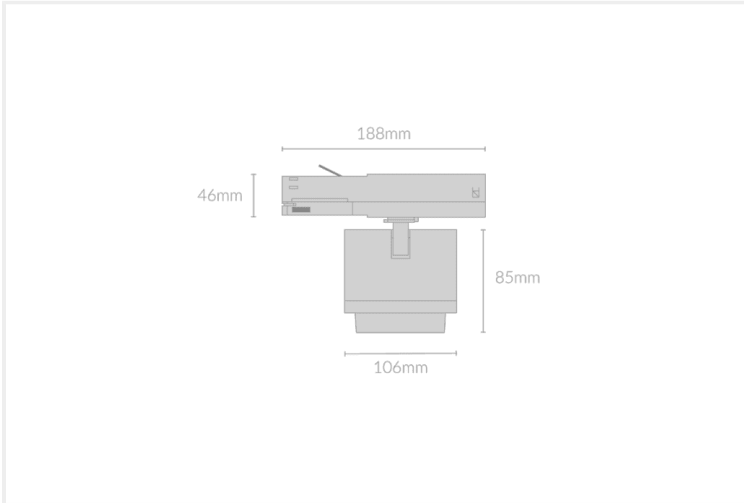

# SAI SPOT 106

SAI.S106.25.WHT.WHT.30.24.

Track Mounted

<b>Mounting</b>	Track 3-Circuit
<b>Wattage</b>	25W
<b>Voltage</b>	240V
<b>Dimensions</b>	(D) Ø106mm x (L) 85mm
<b>Finish</b>	White
<b>Inner Trim Finish</b>	White
<b>CCT</b>	3000K
<b>Beam Angle</b>	24°
<b>Material</b>	Aluminium
<b>IP Rating</b>	IP20
<b>Luminous Flux</b>	2039lm
<b>CRI</b>	>92+
<b>Colour Deviation</b>	<2 SDCM
<b>Lifetime</b>	50,000 hours
<b>Driver</b>	Remote

## Control Gear