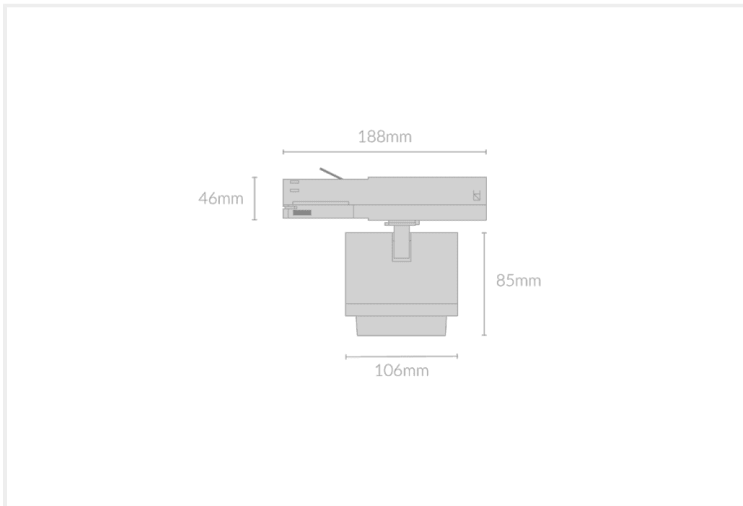

# SAI SPOT 106

SAI.S106.25.WHT.WHT.30.60.

Track Mounted

<b>Mounting</b>	Track 3-Circuit
<b>Wattage</b>	25W
<b>Voltage</b>	240V
<b>Dimensions</b>	(D) Ø106mm x (L) 85mm
<b>Finish</b>	White
<b>Inner Trim Finish</b>	White
<b>CCT</b>	3000K
<b>Beam Angle</b>	60°
<b>Material</b>	Aluminium
<b>IP Rating</b>	IP20
<b>Luminous Flux</b>	2039lm
<b>CRI</b>	>92+
<b>Colour Deviation</b>	<2 SDCM
<b>Lifetime</b>	50,000 hours
<b>Driver</b>	Remote

## Control Gear