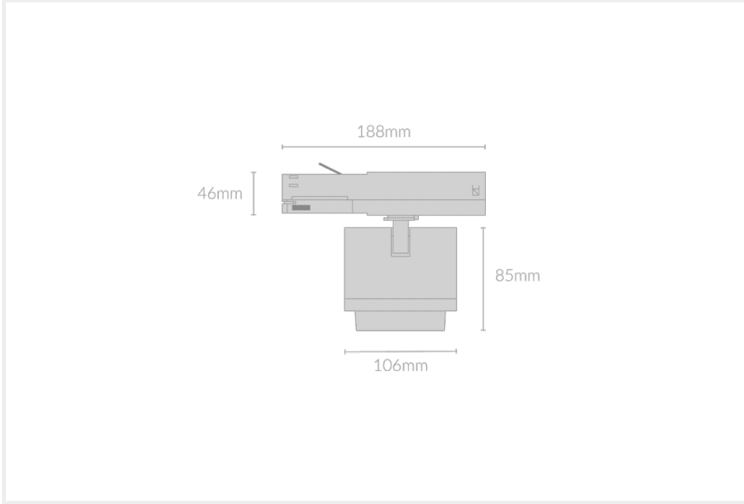

# SAI SPOT 106

SAI.S106.25.WHT.WHT.50.15.

Track Mounted

<b>Mounting</b>	Track 3-Circuit
<b>Wattage</b>	25W
<b>Voltage</b>	240V
<b>Dimensions</b>	(D) Ø106mm x (L) 85mm
<b>Finish</b>	White
<b>Inner Trim Finish</b>	White
<b>CCT</b>	5000K
<b>Beam Angle</b>	15°
<b>Material</b>	Aluminium
<b>IP Rating</b>	IP20
<b>Luminous Flux</b>	2039lm
<b>CRI</b>	>92+
<b>Colour Deviation</b>	<2 SDCM
<b>Lifetime</b>	50,000 hours
<b>Driver</b>	Remote

## Control Gear