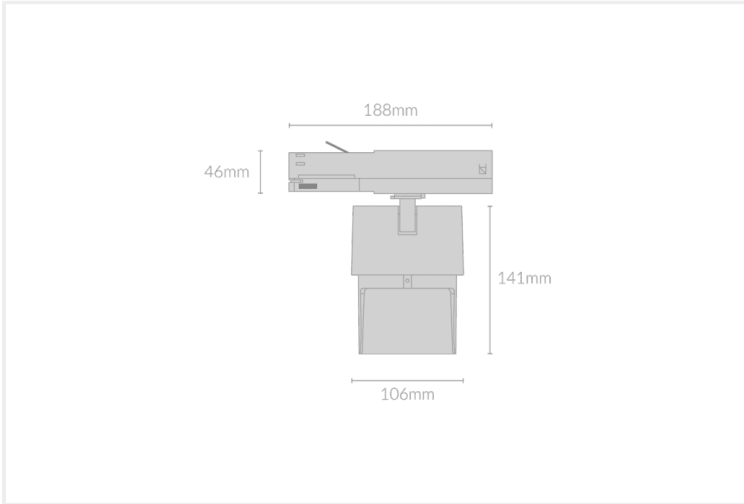

SAI WALL WASHER 106

SAI.WW106.12.BLK..27.36.

Track Mounted

Mounting	Track 3-Circuit
Wattage	12W
Voltage	240V
Dimensions	(D) Ø65mm x (L) 64mm
Finish	Black
CCT	2700K
Beam Angle	36°
Material	Aluminium
Driver	Remote
IP Rating	IP20
Luminous Flux	1050lm
CRI	>92+
Colour Deviation	<2 SDCM
Lifetime	50,000 hours