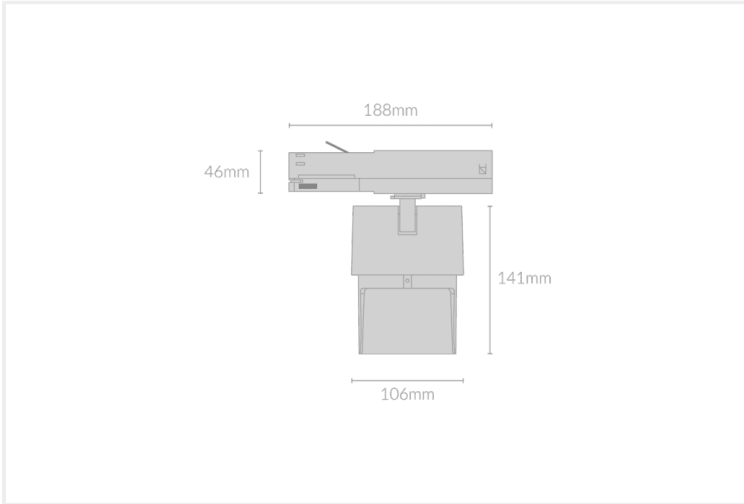

SAI WALL WASHER 106

SAI.WW106.12.BLK..30.15.

Track Mounted

Mounting	Track 3-Circuit
Wattage	12W
Voltage	240V
Dimensions	(D) Ø65mm x (L) 64mm
Finish	Black
CCT	3000K
Beam Angle	15°
Material	Aluminium
Driver	Remote
IP Rating	IP20
Luminous Flux	1050lm
CRI	>92+
Colour Deviation	<2 SDCM
Lifetime	50,000 hours

Control Gear

Accessories

SAI.WW106	12	BLK		30	15	
PRODUCT NAME	WATTAGE	FINISH	INNER TRIM FINISH	CCT	BEAM ANGLE	CONTROL GEAR