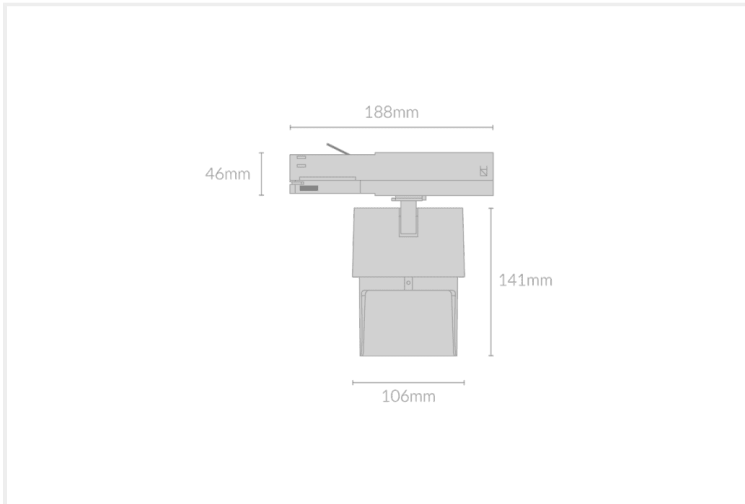

SAI WALL WASHER 106

SAI.WW106.12.BLK..30.60.

Track Mounted

Mounting	Track 3-Circuit
Wattage	12W
Voltage	240V
Dimensions	(D) Ø65mm x (L) 64mm
Finish	Black
CCT	3000K
Beam Angle	60°
Material	Aluminium
Driver	Remote
IP Rating	IP20
Luminous Flux	1050lm
CRI	>92+
Colour Deviation	<2 SDCM
Lifetime	50,000 hours

Control Gear

Accessories

SAI.WW106	12	BLK		30	60	
PRODUCT NAME	WATTAGE	FINISH	INNER TRIM FINISH	CCT	BEAM ANGLE	CONTROL GEAR