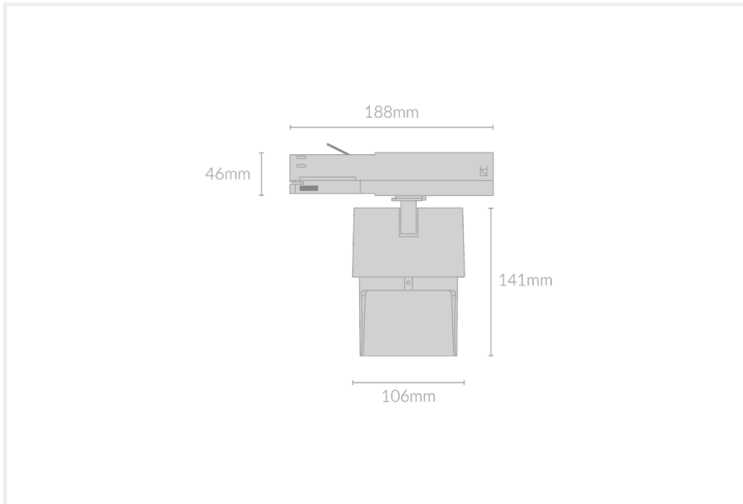

SAI WALL WASHER 106

SAI.WW106.12.BLK..40.15.

Track Mounted

Mounting	Track 3-Circuit
Wattage	12W
Voltage	240V
Dimensions	(D) Ø65mm x (L) 64mm
Finish	Black
CCT	4000K
Beam Angle	15°
Material	Aluminium
Driver	Remote
IP Rating	IP20
Luminous Flux	1050lm
CRI	>92+
Colour Deviation	<2 SDCM
Lifetime	50,000 hours

Control Gear

Accessories

SAI.WW106	12	BLK		40	15	
PRODUCT NAME	WATTAGE	FINISH	INNER TRIM FINISH	CCT	BEAM ANGLE	CONTROL GEAR