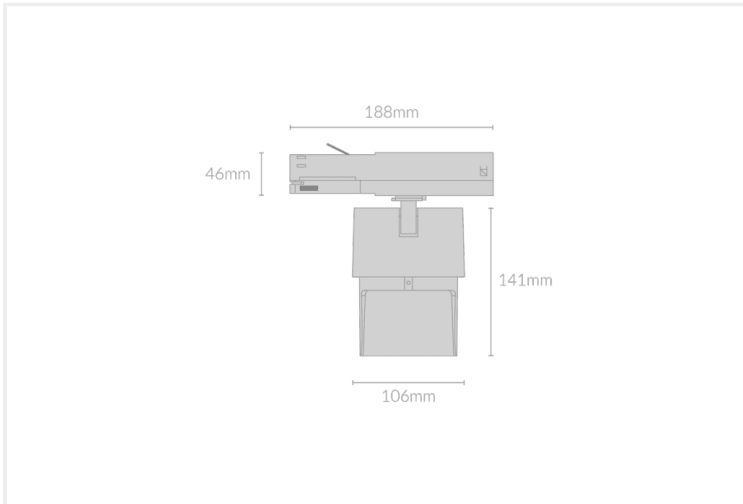

# SAI WALL WASHER 106

SAI.WW106.12.BLK..40.36.

Track Mounted

<b>Mounting</b>	Track 3-Circuit
<b>Wattage</b>	12W
<b>Voltage</b>	240V
<b>Dimensions</b>	(D) Ø65mm x (L) 64mm
<b>Finish</b>	Black
<b>CCT</b>	4000K
<b>Beam Angle</b>	36°
<b>Material</b>	Aluminium
<b>Driver</b>	Remote
<b>IP Rating</b>	IP20
<b>Luminous Flux</b>	1050lm
<b>CRI</b>	>92+
<b>Colour Deviation</b>	<2 SDCM
<b>Lifetime</b>	50,000 hours