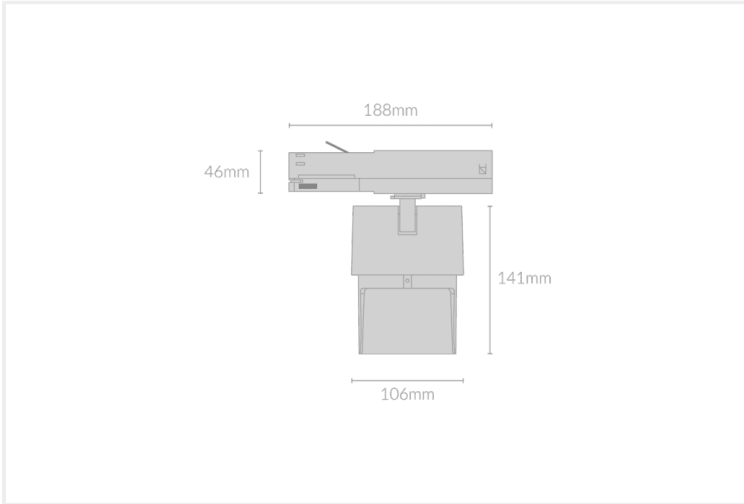

SAI WALL WASHER 106

SAI.WW106.12.BLK..40.60.

Track Mounted

Mounting	Track 3-Circuit
Wattage	12W
Voltage	240V
Dimensions	(D) Ø65mm x (L) 64mm
Finish	Black
CCT	4000K
Beam Angle	60°
Material	Aluminium
Driver	Remote
IP Rating	IP20
Luminous Flux	1050lm
CRI	>92+
Colour Deviation	<2 SDCM
Lifetime	50,000 hours