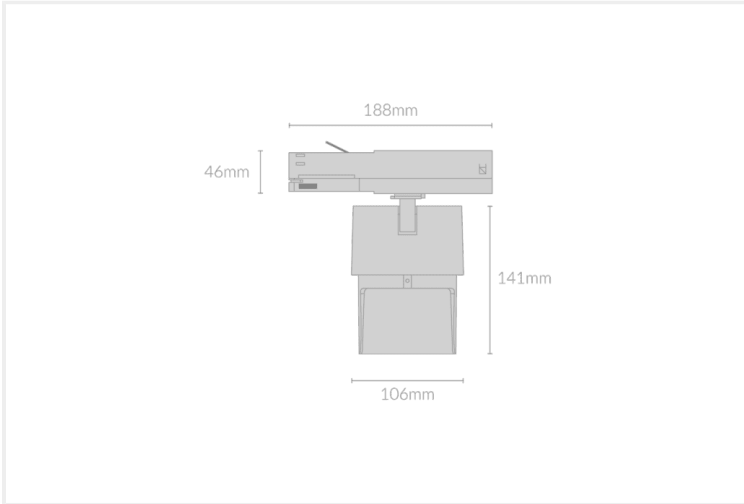

# SAI WALL WASHER 106

SAI.WW106.12.BLK..50.36.

Track Mounted

<b>Mounting</b>	Track 3-Circuit
<b>Wattage</b>	12W
<b>Voltage</b>	240V
<b>Dimensions</b>	(D) Ø65mm x (L) 64mm
<b>Finish</b>	Black
<b>CCT</b>	5000K
<b>Beam Angle</b>	36°
<b>Material</b>	Aluminium
<b>Driver</b>	Remote
<b>IP Rating</b>	IP20
<b>Luminous Flux</b>	1050lm
<b>CRI</b>	>92+
<b>Colour Deviation</b>	<2 SDCM
<b>Lifetime</b>	50,000 hours

## Control Gear