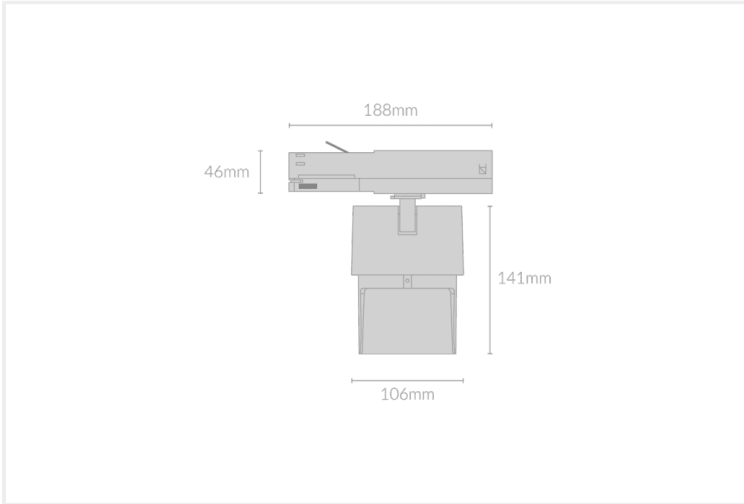

SAI WALL WASHER 106

SAI.WW106.12.BLK..50.60.

Track Mounted

Mounting	Track 3-Circuit
Wattage	12W
Voltage	240V
Dimensions	(D) Ø65mm x (L) 64mm
Finish	Black
CCT	5000K
Beam Angle	60°
Material	Aluminium
Driver	Remote
IP Rating	IP20
Luminous Flux	1050lm
CRI	>92+
Colour Deviation	<2 SDCM
Lifetime	50,000 hours